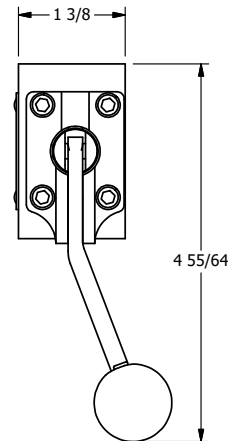

4

3

2

1

4

3

2

1

**AAA**  
PRODUCTS  
INTERNATIONAL

**AAA PRODUCTS  
INTERNATIONAL**  
7114 Harry Hines Blvd  
Dallas, TX 75235

TITLE: 3/8" SIDE PORT, LEVER, 2 POS,  
RVRS SPR RTRN,  
BNT LVR LFT, RED KNOB, 270D LVR

DRAWING NO.:  
DIM\_HA3BLJRT