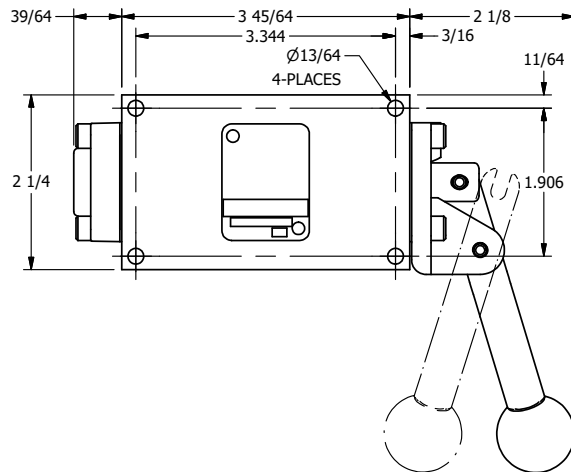

4

3

2

1

4

3

2

1

**AAA**  
PRODUCTS  
INTERNATIONAL

**AAA PRODUCTS  
INTERNATIONAL**  
7114 Harry Hines Blvd  
Dallas, TX 75235

TITLE: 3/8" SIDE PORT, LEVER, 2 POS,  
RVRS SPR RTRN,  
BNT LVR LFT, RED KNOB, 270D LVR

DRAWING NO.:  
DIM\_HA3BLJRT