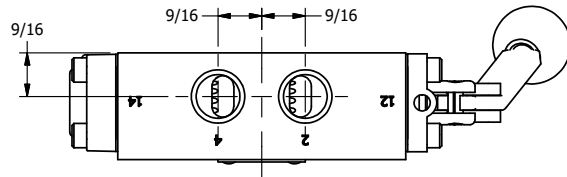

4

3

2

1

4

3

2

1

**AAA**  
PRODUCTS  
INTERNATIONAL

**AAA PRODUCTS  
INTERNATIONAL**  
7114 Harry Hines Blvd  
Dallas, TX 75235

TITLE: 3/8" SIDE PORT, LEVER, 2 POS,  
RVRS SPR RTRN,  
BNT LVR LFT, RED KNOB, 270D LVR

DRAWING NO.:  
DIM\_HA3BLJRT