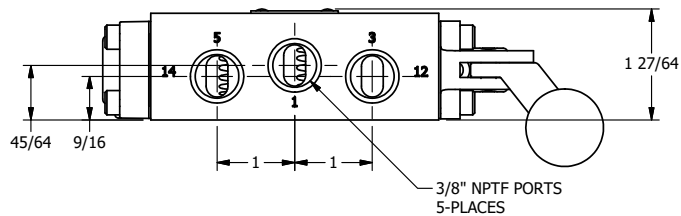

4

3

2

1

4

3

2

1

AAA
PRODUCTS
INTERNATIONAL

**AAA PRODUCTS
INTERNATIONAL**
7114 Harry Hines Blvd
Dallas, TX 75235

TITLE: 3/8" SIDE PORT, LEVER, 2 POS,
RVRS SPR RTRN,
BNT LVR LFT, RED KNOB, 270D LVR

DRAWING NO.:
DIM_HA3BLJRT

THE INFORMATION CONTAINED WITHIN THIS DOCUMENT IS PROPRIETARY TO AAA PRODUCTS AND MAY NOT BE DISCLOSED WITHOUT PRIOR WRITTEN CONSENT