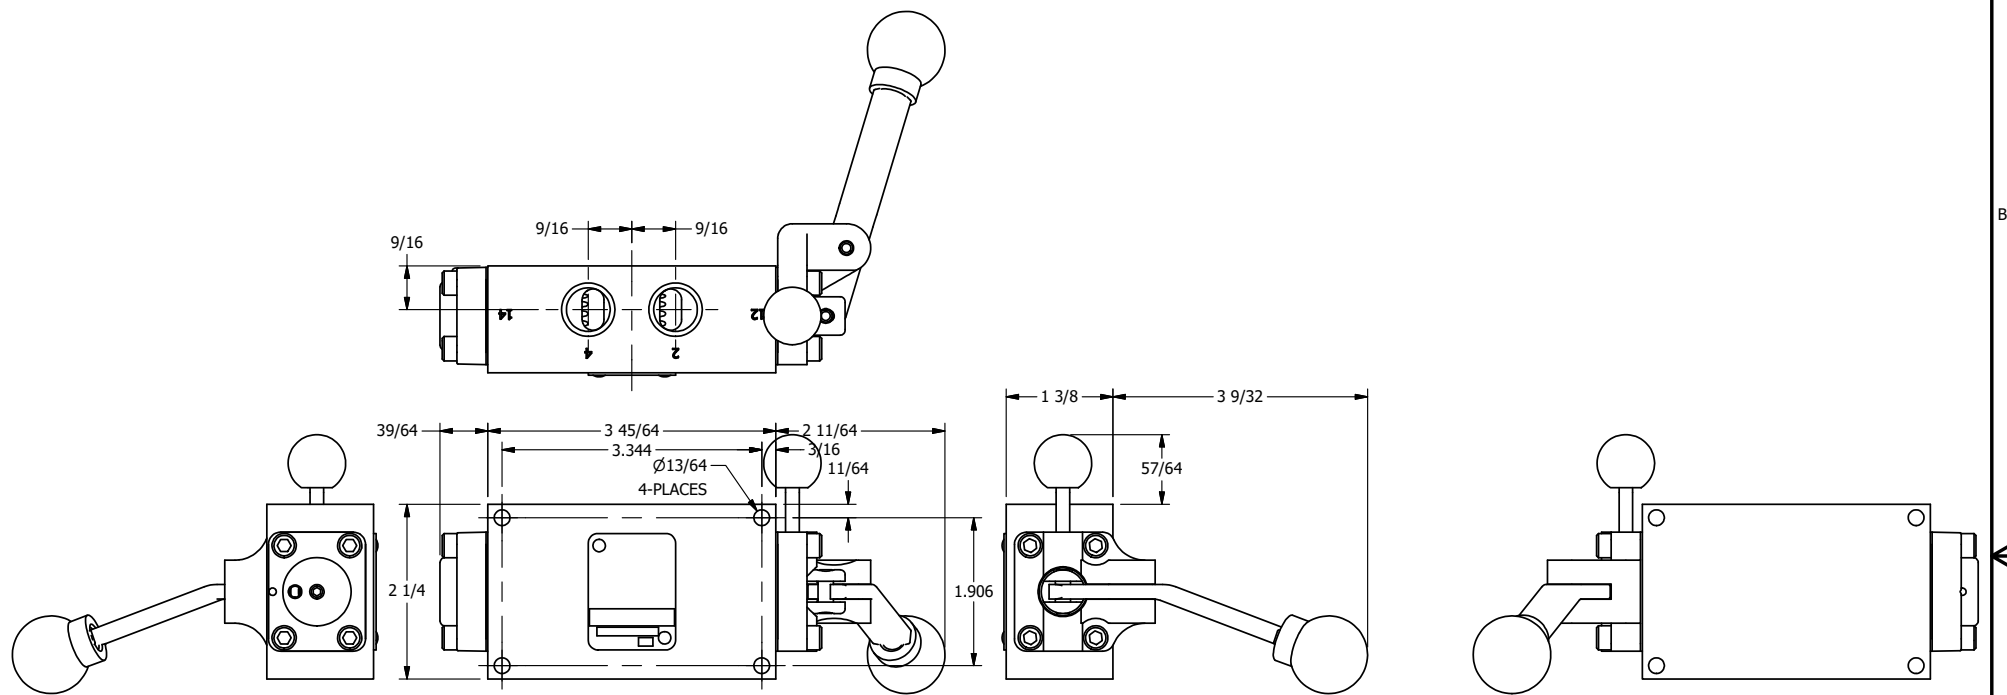

4

3

2

1

B

B

A

A

4

3

2

1

A

A

AAA
PRODUCTS
INTERNATIONAL

**AAA PRODUCTS
INTERNATIONAL**
7114 Harry Hines Blvd
Dallas, TX 75235

TITLE: 3/8" SIDE PORT, LEVER, 2 POS,
RVRS SPR RTRN,
BENT LVR, PINLOCK AC, 180D LVR

DRAWING NO.:
DIM_HA3BLET

THE INFORMATION CONTAINED WITHIN THIS DOCUMENT IS PROPRIETARY TO AAA PRODUCTS AND MAY NOT BE DISCLOSED WITHOUT PRIOR WRITTEN CONSENT