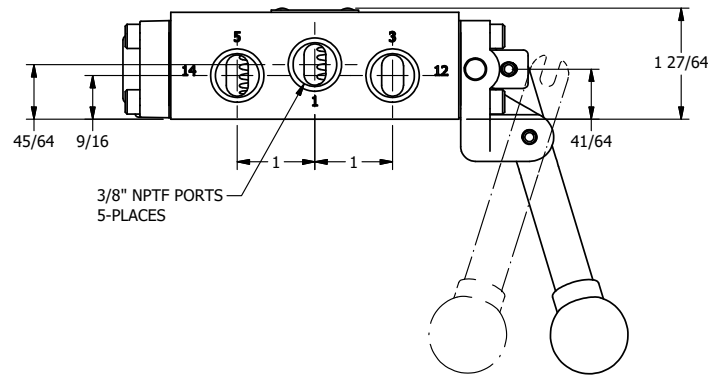

4

3

2

1

A

A

AAA
PRODUCTS
INTERNATIONAL

**AAA PRODUCTS
INTERNATIONAL**
7114 Harry Hines Blvd
Dallas, TX 75235

TITLE: 3/8" SIDE PORT, LEVER, 2 POS,
RVRS SPR RTRN,
BENT LVR, PINLOCK AC, 180D LVR

DRAWING NO.:
DIM_HA3BLET

THE INFORMATION CONTAINED WITHIN THIS DOCUMENT IS PROPRIETARY TO AAA PRODUCTS AND MAY NOT BE DISCLOSED WITHOUT PRIOR WRITTEN CONSENT