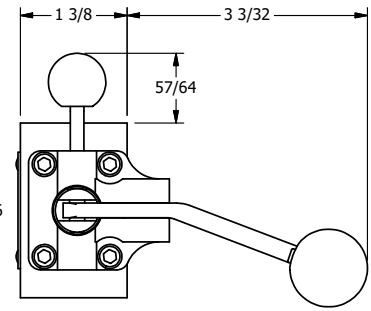

4

3

2

1

B

B

A

A

TITLE: 3/8" SIDE PORT, LEVER, 2 POS,  
RVRS SPR RTRN, BNT LVR LFT  
PINLOCK AC, RED KNOB, 180D LVR

DRAWING NO.:  
DIM\_HA3BLEJT

THE INFORMATION CONTAINED WITHIN THIS DOCUMENT IS PROPRIETARY TO AAA PRODUCTS AND MAY NOT BE DISCLOSED WITHOUT PRIOR WRITTEN CONSENT