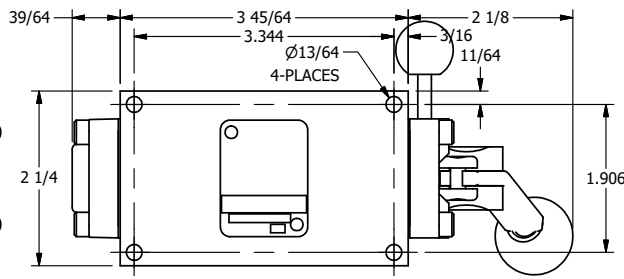

4

3

2

1

B

B

A

A

A

A

4

3

2

1

AAA
PRODUCTS
INTERNATIONAL

**AAA PRODUCTS
INTERNATIONAL**
7114 Harry Hines Blvd
Dallas, TX 75235

TITLE: 3/8" SIDE PORT, LEVER, 2 POS,
RVRS SPR RTRN, BNT LVR LFT
PINLOCK AC, RED KNOB, 180D LVR

DRAWING NO.:
DIM_HA3BLEJT

THE INFORMATION CONTAINED WITHIN THIS DOCUMENT IS PROPRIETARY TO AAA PRODUCTS AND MAY NOT BE DISCLOSED WITHOUT PRIOR WRITTEN CONSENT