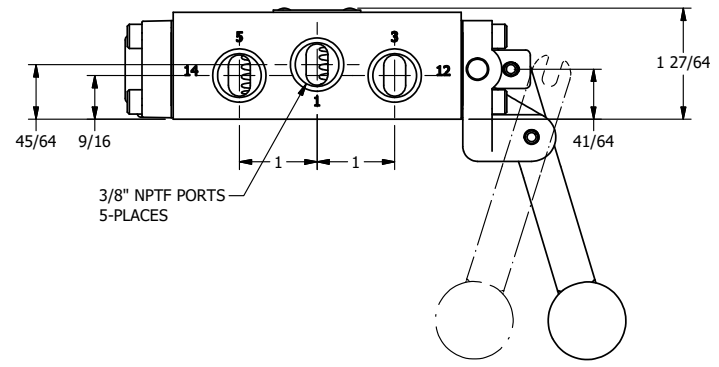

A

A

4

3

2

1

AAA
PRODUCTS
INTERNATIONAL

**AAA PRODUCTS
INTERNATIONAL**
7114 Harry Hines Blvd
Dallas, TX 75235

TITLE: 3/8" SIDE PORT, LEVER, 2 POS,
RVRS SPR RTRN, BNT LVR LFT
PINLOCK AC, RED KNOB, 180D LVR

DRAWING NO.:
DIM_HA3BLEJT

THE INFORMATION CONTAINED WITHIN THIS DOCUMENT IS PROPRIETARY TO AAA PRODUCTS AND MAY NOT BE DISCLOSED WITHOUT PRIOR WRITTEN CONSENT