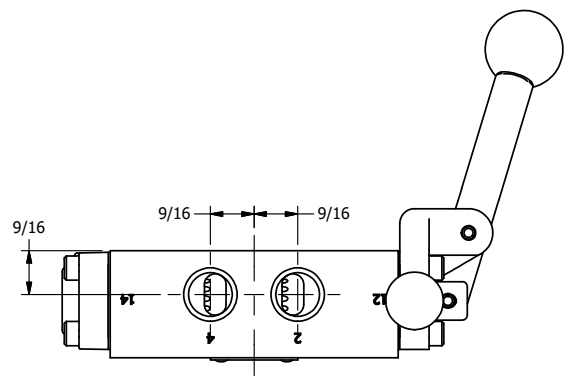

4

3

2

1

B

B

A

A

A

A

4

3

2

1

AAA
PRODUCTS
INTERNATIONAL

**AAA PRODUCTS
INTERNATIONAL**
7114 Harry Hines Blvd
Dallas, TX 75235

TITLE: 3/8" SIDE PORT, LEVER, 2 POS,
RVRS SPR RTRN, BNT LVR LFT
PINLOCK AC, RED KNOB, 180D LVR

DRAWING NO.:
DIM_HA3BLEJT

THE INFORMATION CONTAINED WITHIN THIS DOCUMENT IS PROPRIETARY TO AAA PRODUCTS AND MAY NOT BE DISCLOSED WITHOUT PRIOR WRITTEN CONSENT