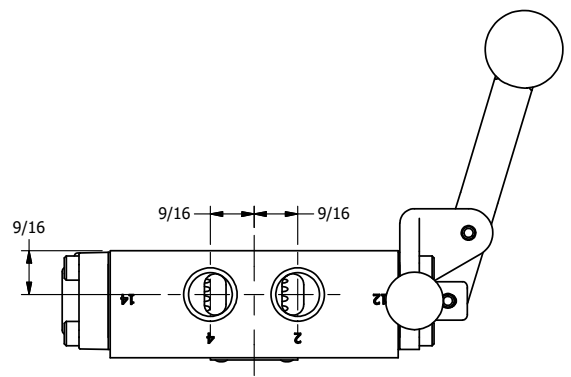

4

3

2

1

B

B

A

A

4

3

2

1

A

A

AAA
PRODUCTS
INTERNATIONAL

**AAA PRODUCTS
INTERNATIONAL**
7114 Harry Hines Blvd
Dallas, TX 75235

TITLE: 3/8" SIDE PORT, LEVER, 2 POS,
RVRS SPR RTRN, BENT LVR LFT
PNLCK AC,HVY DTY, RD KNB, 180D LVR

DRAWING NO.:
DIM_HA3BLEHJT

THE INFORMATION CONTAINED WITHIN THIS DOCUMENT IS PROPRIETARY TO AAA PRODUCTS AND MAY NOT BE DISCLOSED WITHOUT PRIOR WRITTEN CONSENT