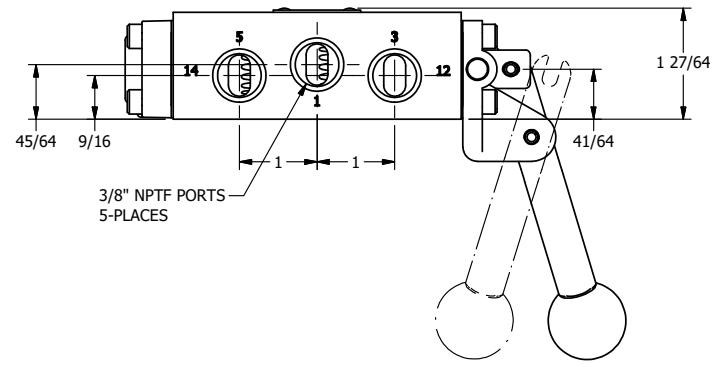

4

3

2

1

A

A

AAA
PRODUCTS
INTERNATIONAL

**AAA PRODUCTS
INTERNATIONAL**
7114 Harry Hines Blvd
Dallas, TX 75235

TITLE: 3/8" SIDE PORT, LEVER, 2 POS,
RVRS SPR RTRN, BENT LVR LFT
PNLCK AC,HVY DTY, RD KNB, 180D LVR

DRAWING NO.:
DIM_HA3BLEHJT

THE INFORMATION CONTAINED WITHIN THIS DOCUMENT IS PROPRIETARY TO AAA PRODUCTS AND MAY NOT BE DISCLOSED WITHOUT PRIOR WRITTEN CONSENT