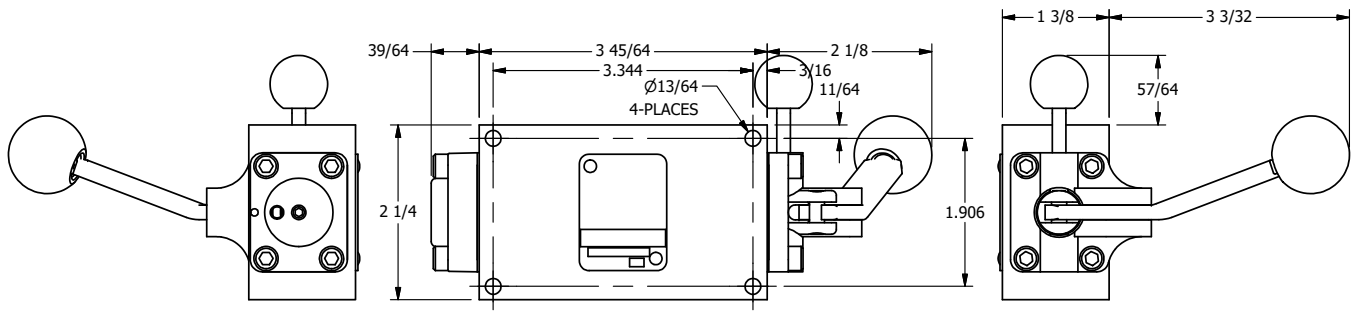

4

3

2

1

B

B

A

A

TITLE: 3/8" SIDE PORT, LEVER, 2 POS,  
RVRS SPR RTRN, BENT LVR LFT  
PNLCK AC,HVY DTY, RD KNB, 180D LVR

DRAWING NO.:  
DIM\_HA3BLEHJT

THE INFORMATION CONTAINED WITHIN THIS DOCUMENT IS PROPRIETARY TO AAA PRODUCTS AND MAY NOT BE DISCLOSED WITHOUT PRIOR WRITTEN CONSENT