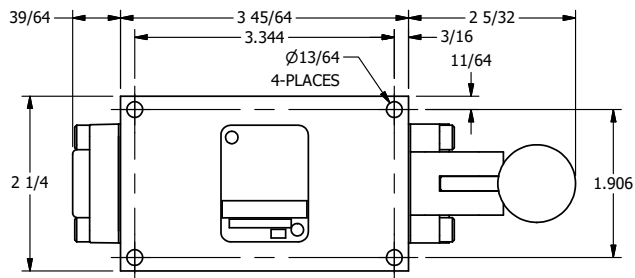

4

3

2

1

AAA
PRODUCTS
INTERNATIONAL

**AAA PRODUCTS
INTERNATIONAL**
7114 Harry Hines Blvd
Dallas, TX 75235

TITLE: 1/4" SIDE PORT, LEVER, 2 POS,
RVRS SPR RTRN, RED KNOB,
LOCKOUT A

DRAWING NO.:
DIM_HA2JLO