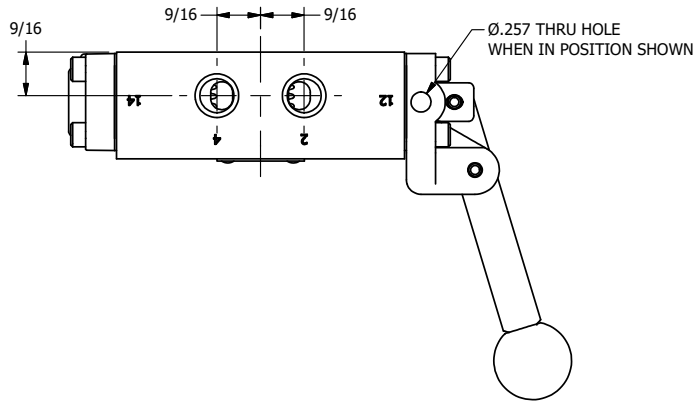

4

3

2

1

AAA
PRODUCTS
INTERNATIONAL

**AAA PRODUCTS
INTERNATIONAL**
7114 Harry Hines Blvd
Dallas, TX 75235

TITLE: 1/4" SIDE PORT, LEVER, 2 POS,
RVRS SPR RTRN, RED KNOB,
LOCKOUT A

DRAWING NO.:
DIM_HA2JLO