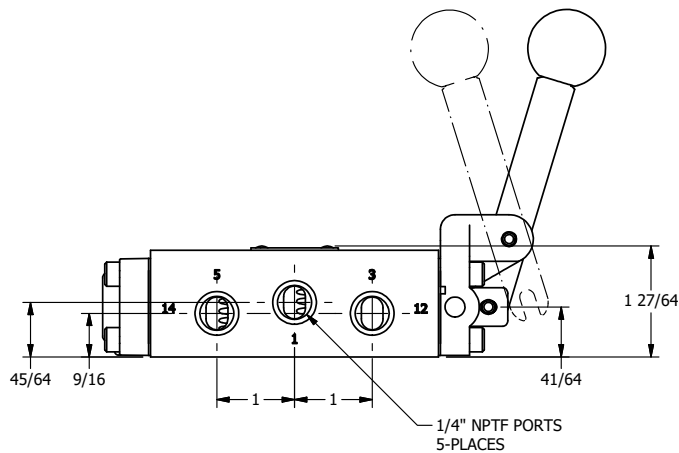

4

3

2

1

AAA
PRODUCTS
INTERNATIONAL

**AAA PRODUCTS
INTERNATIONAL**
7114 Harry Hines Blvd
Dallas, TX 75235

TITLE: 1/4" SIDE PORT, LEVER, 2 POS,
RVRS SPR RTRN, RED KNOB,
LOCKOUT A

DRAWING NO.:
DIM_HA2JLO