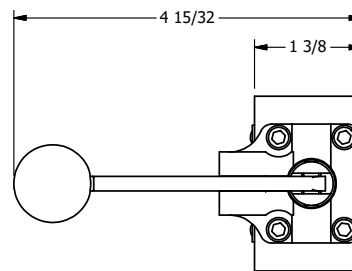

4

3

2

1

AAA
PRODUCTS
INTERNATIONAL

**AAA PRODUCTS
INTERNATIONAL**
7114 Harry Hines Blvd
Dallas, TX 75235

TITLE: 1/4" SIDE PORT, LEVER, 2 POS,
RVRS SPR RTRN, RED KNOB,
LOCKOUT A

DRAWING NO.:
DIM_HA2JLO