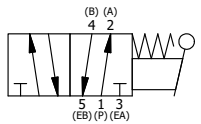

9/16 9/16 9/16
 Ø.257 THRU HOLE
 WHEN IN POSITION SHOWN

39/64 3 45/64 2 5/32 4 15/32
 3.344 3/16 1 3/8
 Ø13/64
 4-PLACES
 11/64

2 1/4 1.906

1 27/64 41/64 12
 1 1
 1/4" NPTF PORTS
 5-PLACES
 5 3 14 9

AAA
 PRODUCTS
 INTERNATIONAL
 7114 Harry Hines Blvd
 Dallas, TX 75235

TITLE: 1/4" SIDE PORT, LEVER, 2 POS,
 RVRS SPR RTRN,
 HVY DTY, RED KNOB, LOCKOUT A

DRAWING NO.:
 DIM_HA2HJLO

THE INFORMATION CONTAINED WITHIN THIS DOCUMENT IS PROPRIETARY TO AAA PRODUCTS AND MAY NOT BE DISCLOSED WITHOUT PRIOR WRITTEN CONSENT