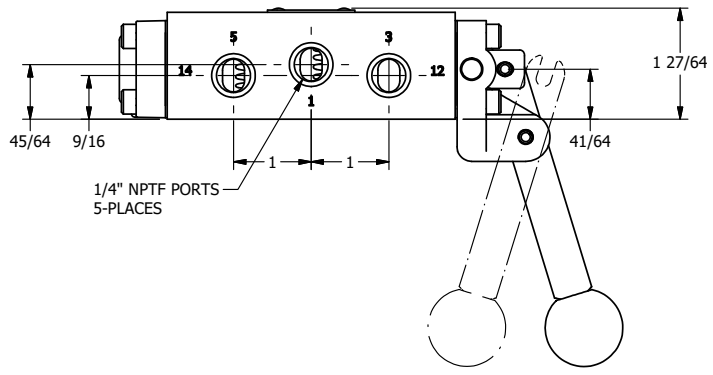

4

3

2

1

B

B

A

A

4

3

2

1

AAA
PRODUCTS
INTERNATIONAL

**AAA PRODUCTS
INTERNATIONAL**
7114 Harry Hines Blvd
Dallas, TX 75235

TITLE: 1/4" SIDE PORT, LEVER, 2 POS,
RVRS SPR RTRN, PINLOCK A & C,
RED KNOB, 180D LVR

DRAWING NO.:
DIM_HA2EJT

THE INFORMATION CONTAINED WITHIN THIS DOCUMENT IS PROPRIETARY TO AAA PRODUCTS AND MAY NOT BE DISCLOSED WITHOUT PRIOR WRITTEN CONSENT