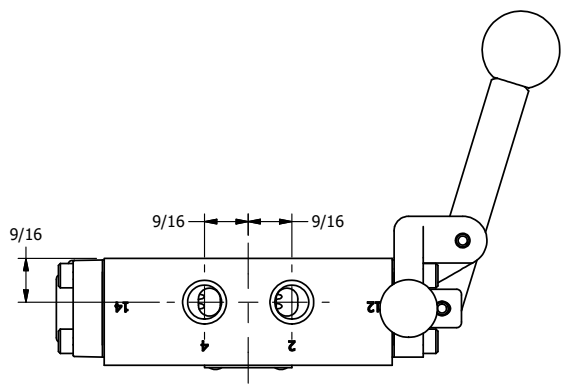

4

3

2

1

B

B

A

A

4

3

2

1

AAA
PRODUCTS
INTERNATIONAL

**AAA PRODUCTS
INTERNATIONAL**
7114 Harry Hines Blvd
Dallas, TX 75235

TITLE: 1/4" SIDE PORT, LEVER, 2 POS,
RVRS SPR RTRN, PINLOCK A & C,
RED KNOB, 180D LVR

DRAWING NO.:
DIM_HA2EJT

THE INFORMATION CONTAINED WITHIN THIS DOCUMENT IS PROPRIETARY TO AAA PRODUCTS AND MAY NOT BE DISCLOSED WITHOUT PRIOR WRITTEN CONSENT