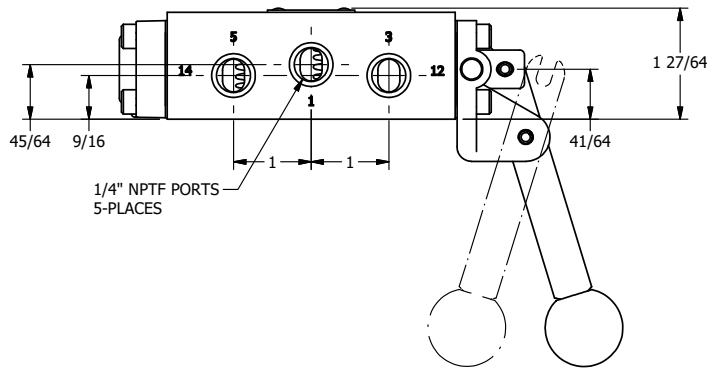

4

3

2

1

B

B

A

A

4

3

2

1

AAA
PRODUCTS
INTERNATIONAL

**AAA PRODUCTS
INTERNATIONAL**
7114 Harry Hines Blvd
Dallas, TX 75235

TITLE: 1/4" SIDE PORT, LEVER, 2 POS,
RVRS SPR RTRN, PINLOCK A & C
HVY DTY, RED KNOB, 180D LVR

DRAWING NO.:
DIM_HA2EHJT

THE INFORMATION CONTAINED WITHIN THIS DOCUMENT IS PROPRIETARY TO AAA PRODUCTS AND MAY NOT BE DISCLOSED WITHOUT PRIOR WRITTEN CONSENT