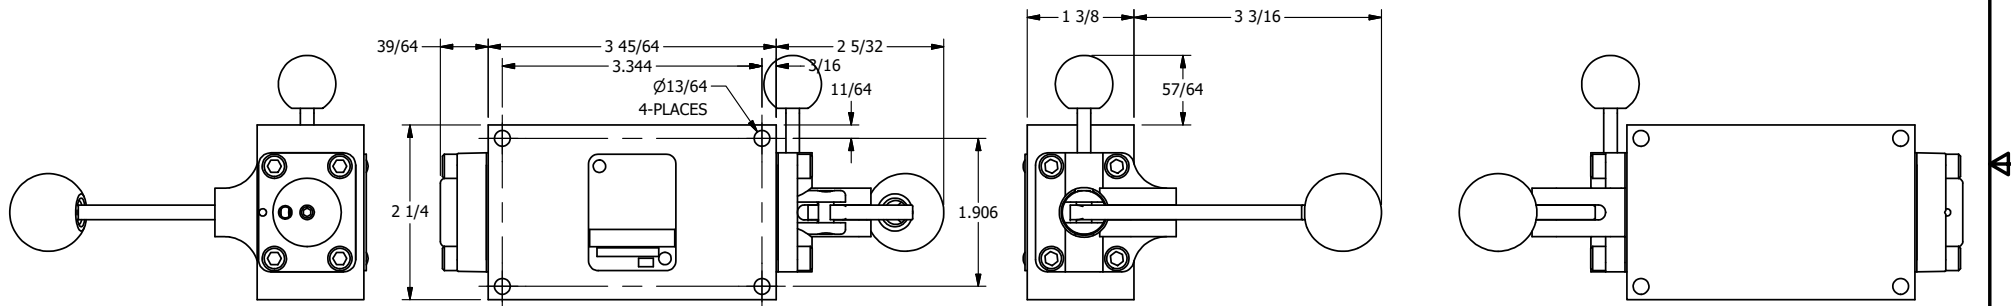

4

3

2

1

B

B

A

A

4

3

2

1

AAA
PRODUCTS
INTERNATIONAL

**AAA PRODUCTS
INTERNATIONAL**
7114 Harry Hines Blvd
Dallas, TX 75235

TITLE: 1/4" SIDE PORT, LEVER, 2 POS,
RVRS SPR RTRN, PINLOCK A & C
HVY DTY, RED KNOB, 180D LVR

DRAWING NO.:
DIM_HA2EHJT

THE INFORMATION CONTAINED WITHIN THIS DOCUMENT IS PROPRIETARY TO AAA PRODUCTS AND MAY NOT BE DISCLOSED WITHOUT PRIOR WRITTEN CONSENT