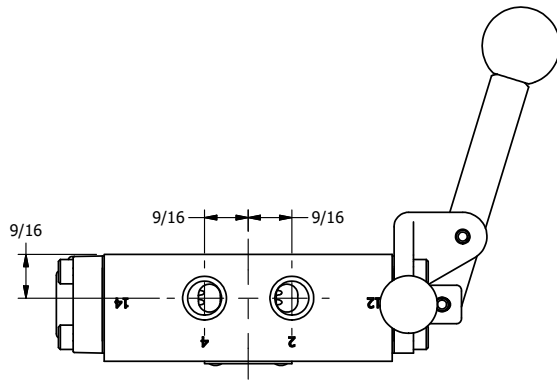

4

3

2

1

B

B

A

A

4

3

2

1

AAA
PRODUCTS
INTERNATIONAL

**AAA PRODUCTS
INTERNATIONAL**
7114 Harry Hines Blvd
Dallas, TX 75235

TITLE: 1/4" SIDE PORT, LEVER, 2 POS,
RVRS SPR RTRN, PINLOCK A & C
HVY DTY, RED KNOB, 180D LVR

DRAWING NO.:
DIM_HA2EHJT

THE INFORMATION CONTAINED WITHIN THIS DOCUMENT IS PROPRIETARY TO AAA PRODUCTS AND MAY NOT BE DISCLOSED WITHOUT PRIOR WRITTEN CONSENT