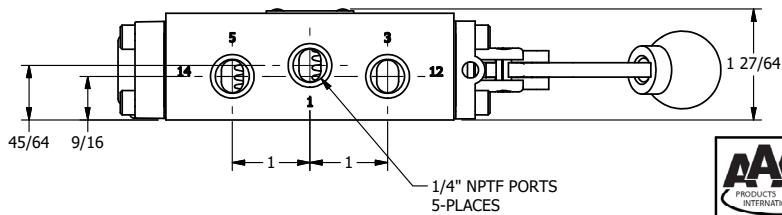

4 3 2 1

B

B

A

A

A

A

B

B

**AAA**  
PRODUCTS  
INTERNATIONAL

**AAA PRODUCTS  
INTERNATIONAL**  
7114 Harry Hines Blvd  
Dallas, TX 75235

TITLE: 1/4" SIDE PORT, LEVER, 2 POS,  
RVRS SPR RTRN,  
CRVD LVR, 90D LVR

DRAWING NO.:  
DIM\_HA2CR