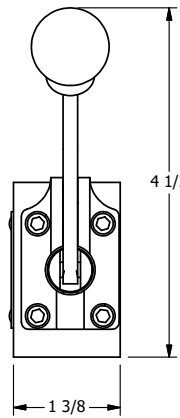

4 3 2 1

B

B

A

A

A

A

B

B

**AAA**  
PRODUCTS  
INTERNATIONAL

**AAA PRODUCTS  
INTERNATIONAL**  
7114 Harry Hines Blvd  
Dallas, TX 75235

TITLE: 1/4" SIDE PORT, LEVER, 2 POS,  
RVRS SPR RTRN,  
CRVD LVR, 90D LVR

DRAWING NO.:  
DIM\_HA2CR