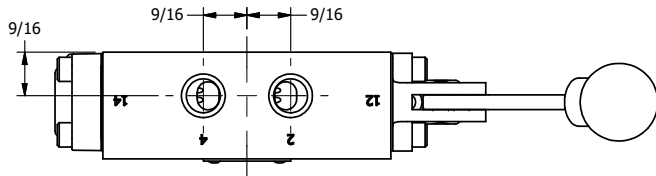

4 3 2 1

B

B

A

A

A

A

B

B

**AAA**  
PRODUCTS  
INTERNATIONAL

**AAA PRODUCTS  
INTERNATIONAL**  
7114 Harry Hines Blvd  
Dallas, TX 75235

TITLE: 1/4" SIDE PORT, LEVER, 2 POS,  
RVRS SPR RTRN,  
CRVD LVR, 90D LVR

DRAWING NO.:  
DIM\_HA2CR