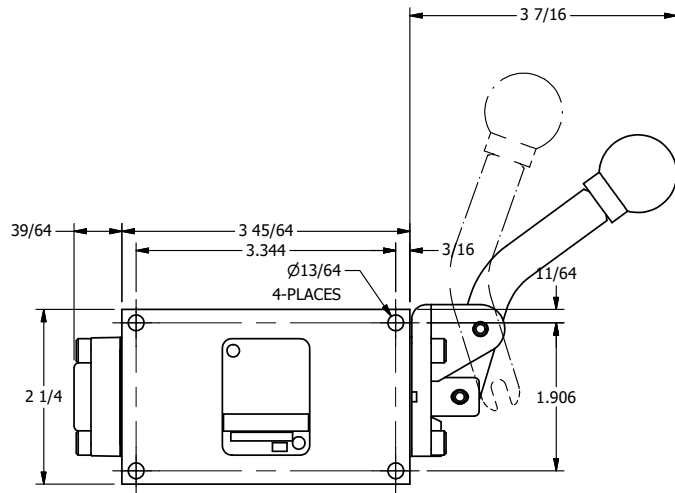

4 3 2 1

B

B

A

A

A

A

B

B

**AAA**  
PRODUCTS  
INTERNATIONAL

**AAA PRODUCTS  
INTERNATIONAL**  
7114 Harry Hines Blvd  
Dallas, TX 75235

TITLE: 1/4" SIDE PORT, LEVER, 2 POS,  
RVRS SPR RTRN,  
CRVD LVR, 90D LVR

DRAWING NO.:  
DIM\_HA2CR