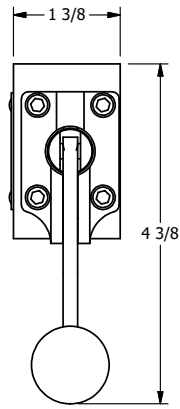

4

3

2

1

4

3

2

1

AAA
PRODUCTS
INTERNATIONAL

AAA PRODUCTS INTERNATIONAL
7114 Harry Hines Blvd
Dallas, TX 75235

TITLE: 1/4" SIDE PORT, LEVER, 2 POS,
RVRS SPR RTRN, CRVD LVR,
RED KNOB, 270D LVR

DRAWING NO.:
DIM_HA2CJRT

THE INFORMATION CONTAINED WITHIN THIS DOCUMENT IS PROPRIETARY TO AAA PRODUCTS AND MAY NOT BE DISCLOSED WITHOUT PRIOR WRITTEN CONSENT