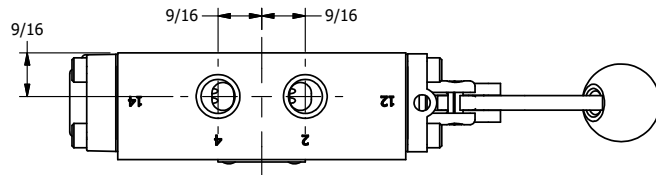

4

3

2

1

4

3

2

1

AAA
PRODUCTS
INTERNATIONAL

AAA PRODUCTS INTERNATIONAL
7114 Harry Hines Blvd
Dallas, TX 75235

TITLE: 1/4" SIDE PORT, LEVER, 2 POS,
RVRS SPR RTRN, CRVD LVR,
RED KNOB, 270D LVR

DRAWING NO.:
DIM_HA2CJRT

THE INFORMATION CONTAINED WITHIN THIS DOCUMENT IS PROPRIETARY TO AAA PRODUCTS AND MAY NOT BE DISCLOSED WITHOUT PRIOR WRITTEN CONSENT