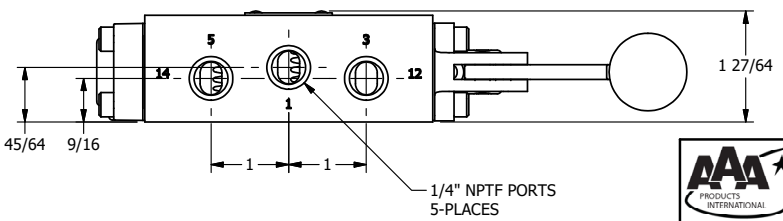

4

3

2

1

4

3

2

1

AAA
PRODUCTS
INTERNATIONAL

AAA PRODUCTS INTERNATIONAL
7114 Harry Hines Blvd
Dallas, TX 75235

TITLE: 1/4" SIDE PORT, LEVER, 2 POS,
RVRS SPR RTRN, CRVD LVR,
RED KNOB, 270D LVR

DRAWING NO.:
DIM_HA2CJRT

THE INFORMATION CONTAINED WITHIN THIS DOCUMENT IS PROPRIETARY TO AAA PRODUCTS AND MAY NOT BE DISCLOSED WITHOUT PRIOR WRITTEN CONSENT