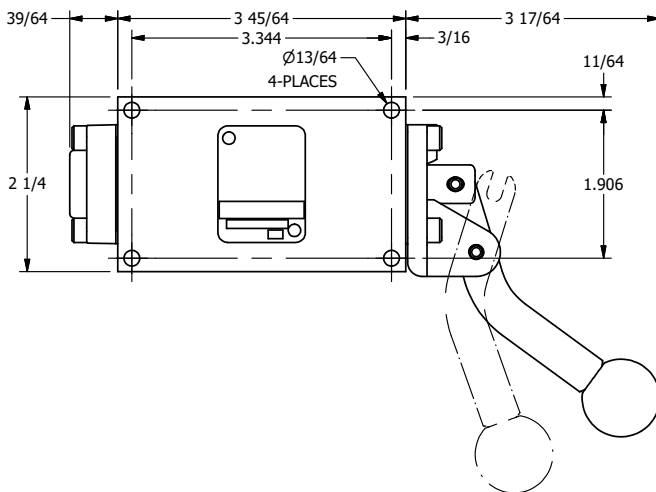

4

3

2

1

4

3

2

1

AAA
PRODUCTS
INTERNATIONAL

AAA PRODUCTS INTERNATIONAL
7114 Harry Hines Blvd
Dallas, TX 75235

TITLE: 1/4" SIDE PORT, LEVER, 2 POS,
RVRS SPR RTRN, CRVD LVR,
RED KNOB, 270D LVR

DRAWING NO.:
DIM_HA2CJRT

THE INFORMATION CONTAINED WITHIN THIS DOCUMENT IS PROPRIETARY TO AAA PRODUCTS AND MAY NOT BE DISCLOSED WITHOUT PRIOR WRITTEN CONSENT