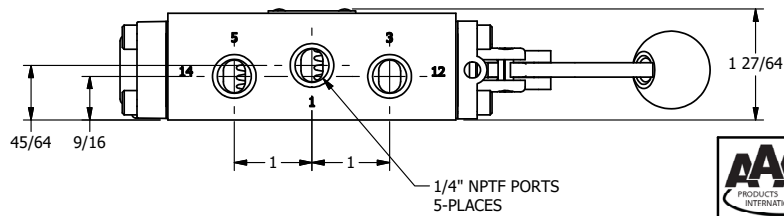

4 3 2 1

B

B

A

A

A

A

B

B

**AAA**  
PRODUCTS  
INTERNATIONAL

**AAA PRODUCTS  
INTERNATIONAL**  
7114 Harry Hines Blvd  
Dallas, TX 75235

TITLE: 1/4" SIDE PORT, LEVER, 2 POS,  
RVRS SPR RTRN, CRVD LVR,  
RED KNOB, 90D LVR

DRAWING NO.:  
DIM\_HA2CJR