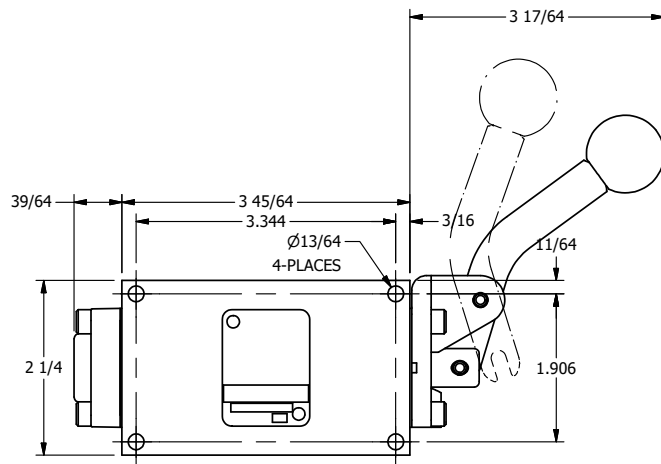

4 3 2 1

B

B

A

A

A

A

B

B

**AAA**  
PRODUCTS  
INTERNATIONAL

**AAA PRODUCTS  
INTERNATIONAL**  
7114 Harry Hines Blvd  
Dallas, TX 75235

TITLE: 1/4" SIDE PORT, LEVER, 2 POS,  
RVRS SPR RTRN, CRVD LVR,  
RED KNOB, 90D LVR

DRAWING NO.:  
DIM\_HA2CJR