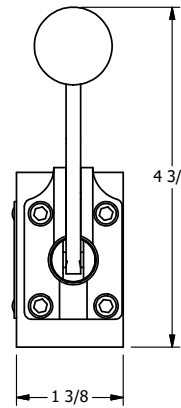

4 3 2 1

B

B

A

A

A

A

B

B

**AAA**  
PRODUCTS  
INTERNATIONAL

**AAA PRODUCTS  
INTERNATIONAL**  
7114 Harry Hines Blvd  
Dallas, TX 75235

TITLE: 1/4" SIDE PORT, LEVER, 2 POS,  
RVRS SPR RTRN, CRVD LVR,  
RED KNOB, 90D LVR

DRAWING NO.:  
DIM\_HA2CJR