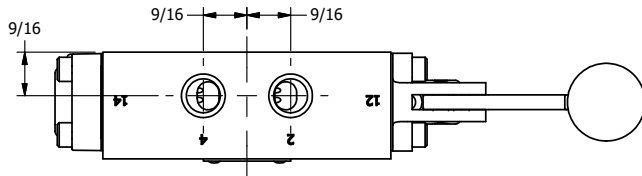

4 3 2 1

B

B

A

A

A

A

B

B

**AAA**  
PRODUCTS  
INTERNATIONAL

**AAA PRODUCTS  
INTERNATIONAL**  
7114 Harry Hines Blvd  
Dallas, TX 75235

TITLE: 1/4" SIDE PORT, LEVER, 2 POS,  
RVRS SPR RTRN, CRVD LVR,  
RED KNOB, 90D LVR

DRAWING NO.:  
DIM\_HA2CJR