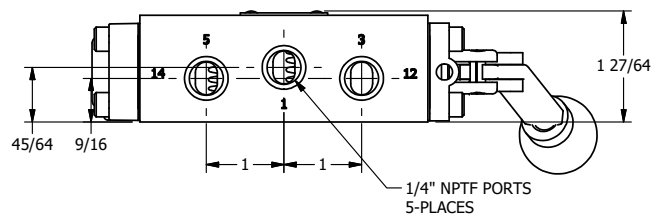

4

3

2

1

AAA
PRODUCTS
INTERNATIONAL

**AAA PRODUCTS
INTERNATIONAL**
7114 Harry Hines Blvd
Dallas, TX 75235

TITLE: 1/4" SIDE PORT, LEVER, 2 POS,
RVRS SPR RTRN,
BNT LVR RGHT, 90D LVR

DRAWING NO.:
DIM_HA2BRR