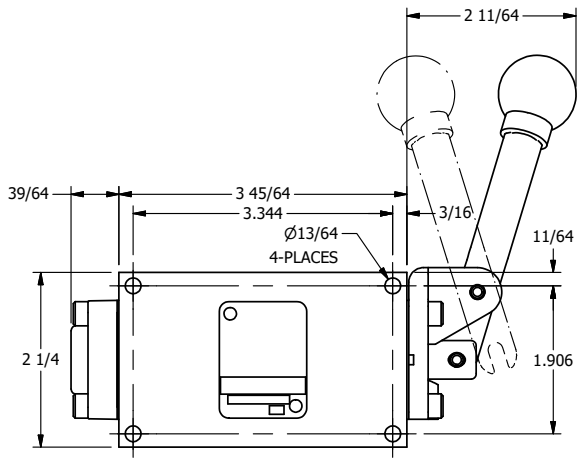

4

3

2

1

AAA
PRODUCTS
INTERNATIONAL

**AAA PRODUCTS
INTERNATIONAL**
7114 Harry Hines Blvd
Dallas, TX 75235

TITLE: 1/4" SIDE PORT, LEVER, 2 POS,
RVRS SPR RTRN,
BNT LVR RGHT, 90D LVR

DRAWING NO.:
DIM_HA2BRR