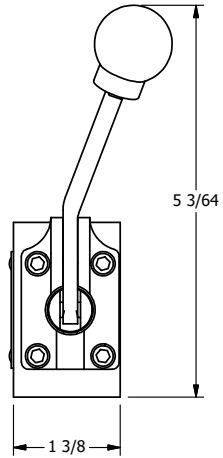

4

3

2

1

AAA
PRODUCTS
INTERNATIONAL

**AAA PRODUCTS
INTERNATIONAL**
7114 Harry Hines Blvd
Dallas, TX 75235

TITLE: 1/4" SIDE PORT, LEVER, 2 POS,
RVRS SPR RTRN,
BNT LVR RGHT, 90D LVR

DRAWING NO.:
DIM_HA2BRR