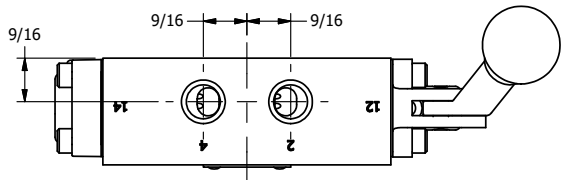

4

3

2

1

AAA
PRODUCTS
INTERNATIONAL

**AAA PRODUCTS
INTERNATIONAL**
7114 Harry Hines Blvd
Dallas, TX 75235

TITLE: 1/4" SIDE PORT, LEVER, 2 POS,
RVRS SPR RTRN,
BNT LVR RGHT, 90D LVR

DRAWING NO.:
DIM_HA2BRR