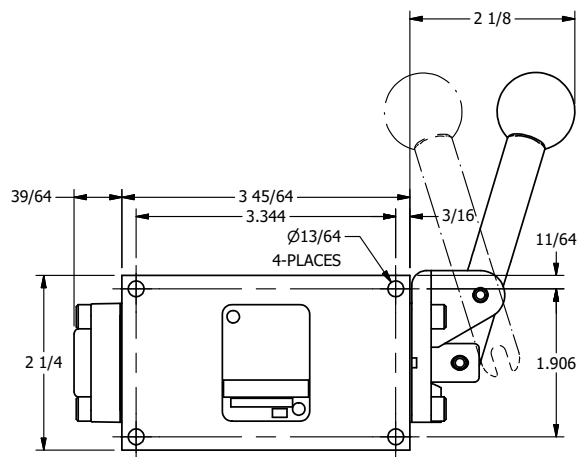

4

3

2

1

**AAA**  
PRODUCTS  
INTERNATIONAL

**AAA PRODUCTS  
INTERNATIONAL**  
7114 Harry Hines Blvd  
Dallas, TX 75235

TITLE: 1/4" SIDE PORT, LEVER, 2 POS,  
RVRS SPR RTRN, BNT LVR RT,  
RED KNOB, 90D LVR

DRAWING NO.:  
DIM\_HA2BRJR