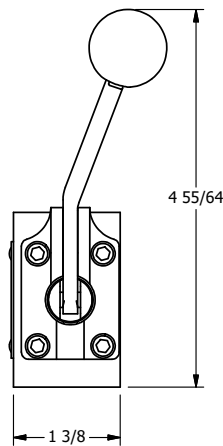

4

3

2

1

**AAA**  
PRODUCTS  
INTERNATIONAL

**AAA PRODUCTS  
INTERNATIONAL**  
7114 Harry Hines Blvd  
Dallas, TX 75235

TITLE: 1/4" SIDE PORT, LEVER, 2 POS,  
RVRS SPR RTRN, BNT LVR RT,  
RED KNOB, 90D LVR

DRAWING NO.:  
DIM\_HA2BRJR