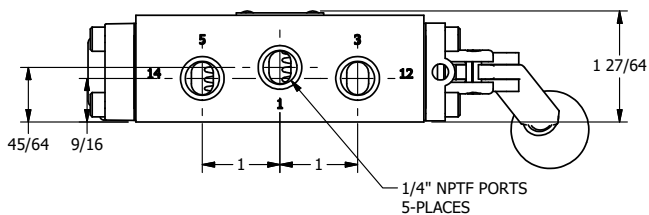

4

3

2

1

**AAA**  
PRODUCTS  
INTERNATIONAL

**AAA PRODUCTS  
INTERNATIONAL**  
7114 Harry Hines Blvd  
Dallas, TX 75235

TITLE: 1/4" SIDE PORT, LEVER, 2 POS,  
RVRS SPR RTRN, BNT LVR RT,  
RED KNOB, 90D LVR

DRAWING NO.:  
DIM\_HA2BRJR