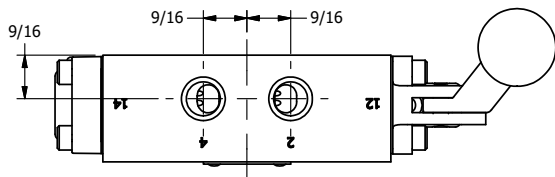

4

3

2

1

**AAA**  
PRODUCTS  
INTERNATIONAL

**AAA PRODUCTS  
INTERNATIONAL**  
7114 Harry Hines Blvd  
Dallas, TX 75235

TITLE: 1/4" SIDE PORT, LEVER, 2 POS,  
RVRS SPR RTRN, BNT LVR RT,  
RED KNOB, 90D LVR

DRAWING NO.:  
DIM\_HA2BRJR