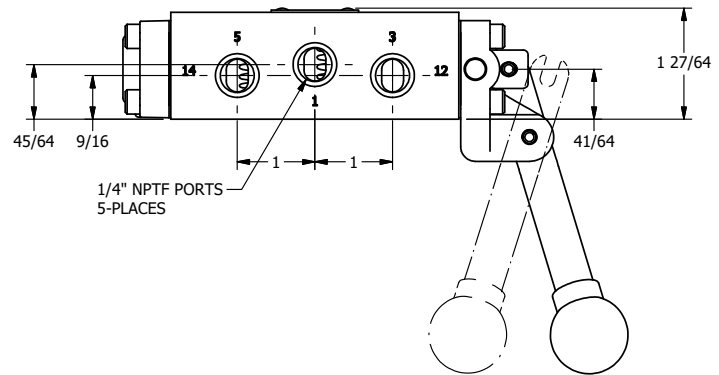

AAA
PRODUCTS
INTERNATIONAL

**AAA PRODUCTS
INTERNATIONAL**
7114 Harry Hines Blvd
Dallas, TX 75235

TITLE: 1/4" SIDE PORT, LEVER, 2 POS,
RVRS SPR RTRN, BNT LVR RT,
PINLOCK A & C, 180D LVR

DRAWING NO.:
DIM_HA2BRET