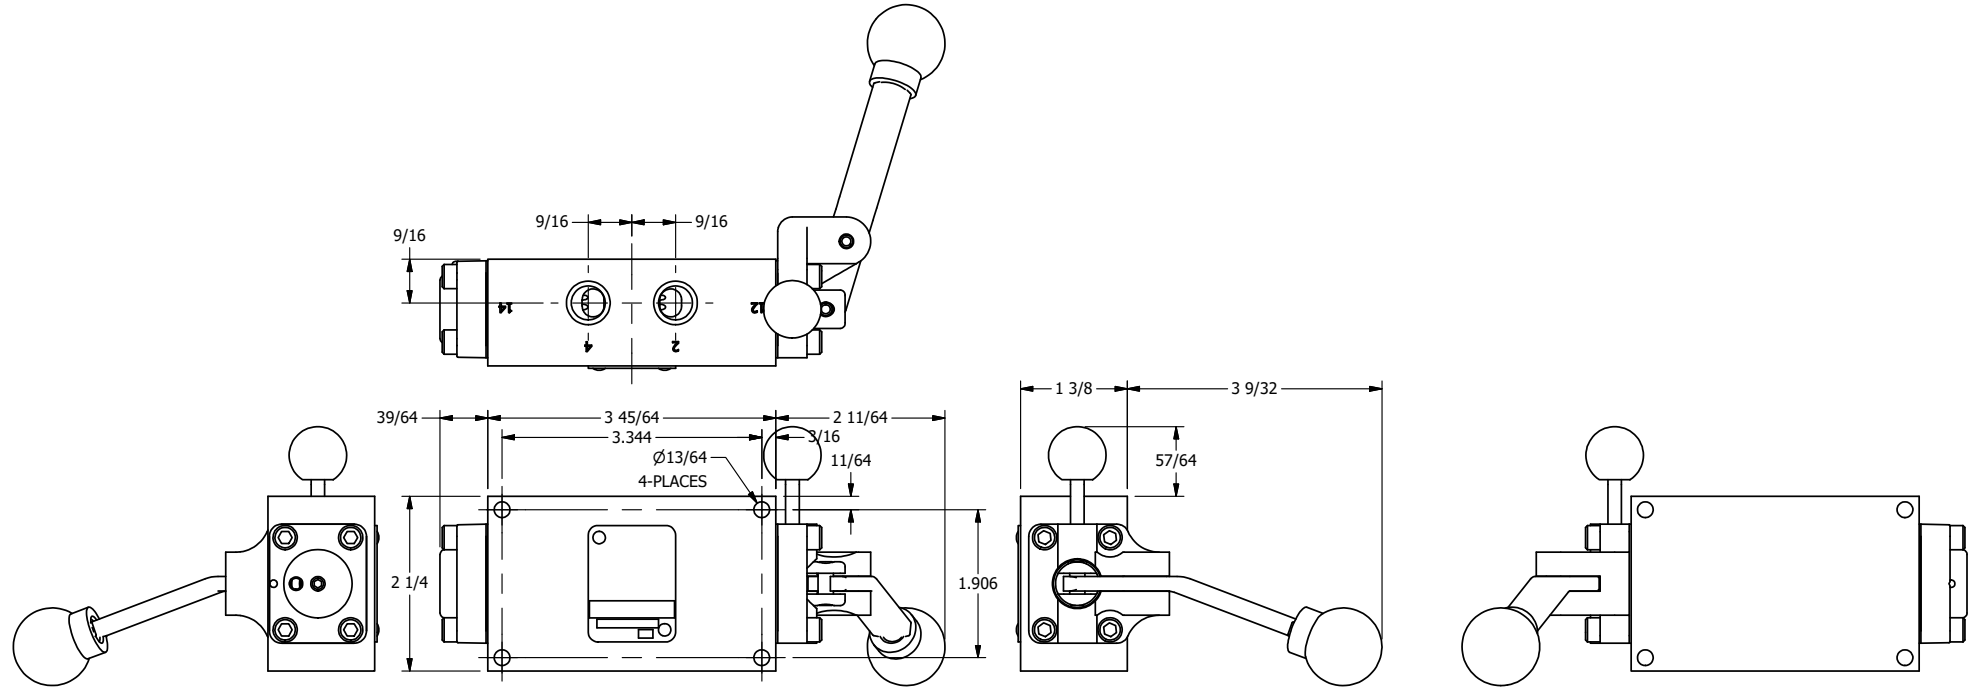

4

3

2

1

B

B

A

A

AAA
PRODUCTS
INTERNATIONAL

**AAA PRODUCTS
INTERNATIONAL**
7114 Harry Hines Blvd
Dallas, TX 75235

TITLE: 1/4" SIDE PORT, LEVER, 2 POS,
RVRS SPR RTRN, BNT LVR RT,
PINLOCK A & C, 180D LVR

DRAWING NO.:
DIM_HA2BRET

4

3

2

1

THE INFORMATION CONTAINED WITHIN THIS DOCUMENT IS PROPRIETARY TO AAA PRODUCTS AND MAY NOT BE DISCLOSED WITHOUT PRIOR WRITTEN CONSENT