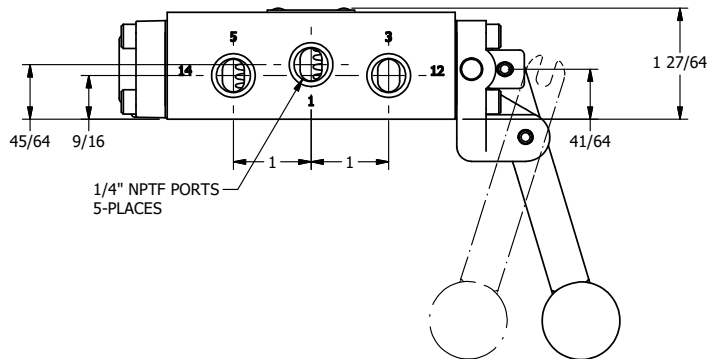

**AAA**  
PRODUCTS  
INTERNATIONAL

**AAA PRODUCTS  
INTERNATIONAL**  
7114 Harry Hines Blvd  
Dallas, TX 75235

TITLE: 1/4" SIDE PORT, LEVER, 2 POS,  
RVRS SPR RTRN, BNT LVR RT  
PINLOCK A & C, RED KNOB, 180D LVR

DRAWING NO.:  
DIM\_HA2BREJT

4

3

2

1

THE INFORMATION CONTAINED WITHIN THIS DOCUMENT IS PROPRIETARY TO AAA PRODUCTS AND MAY NOT BE DISCLOSED WITHOUT PRIOR WRITTEN CONSENT