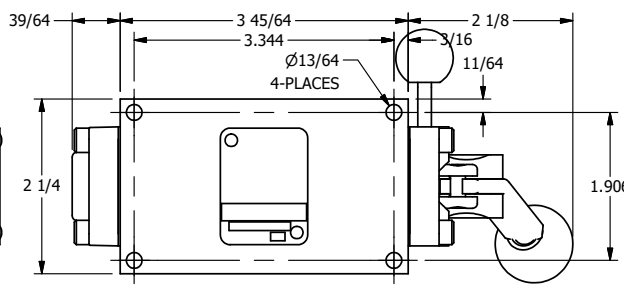

**AAA**  
PRODUCTS  
INTERNATIONAL

**AAA PRODUCTS  
INTERNATIONAL**  
7114 Harry Hines Blvd  
Dallas, TX 75235

TITLE: 1/4" SIDE PORT, LEVER, 2 POS,  
RVRS SPR RTRN, BNT LVR RT  
PINLOCK A & C, RED KNOB, 180D LVR