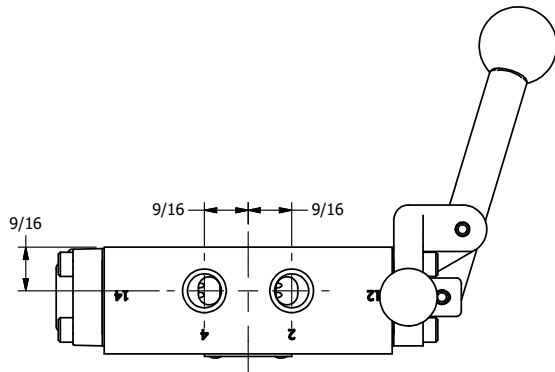

**AAA**  
PRODUCTS  
INTERNATIONAL

**AAA PRODUCTS  
INTERNATIONAL**  
7114 Harry Hines Blvd  
Dallas, TX 75235

TITLE: 1/4" SIDE PORT, LEVER, 2 POS,  
RVRS SPR RTRN, BNT LVR RT  
PINLOCK A & C, RED KNOB, 180D LVR