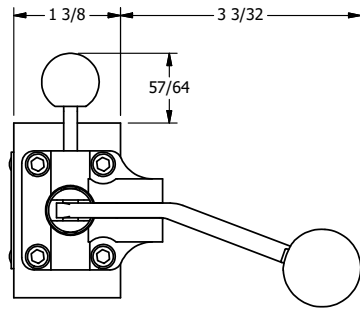

4

3

2

1

B

B

A

A

**AAA**  
PRODUCTS  
INTERNATIONAL

**AAA PRODUCTS  
INTERNATIONAL**  
7114 Harry Hines Blvd  
Dallas, TX 75235

TITLE: 1/4" SIDE PORT, LEVER, 2 POS,  
RVRS SPR RTRN, BNT LVR RT  
PINLOCK A & C, RED KNOB, 180D LVR

DRAWING NO.:  
DIM\_HA2BREJT

4

3

2

1

THE INFORMATION CONTAINED WITHIN THIS DOCUMENT IS PROPRIETARY TO AAA PRODUCTS AND MAY NOT BE DISCLOSED WITHOUT PRIOR WRITTEN CONSENT