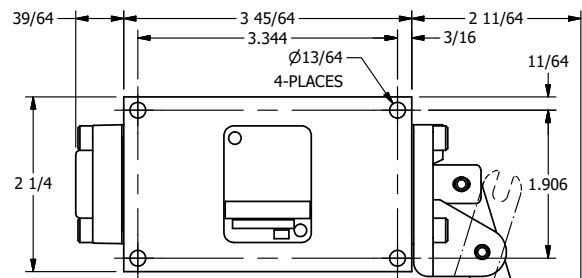

4

3

2

1

4

3

2

1

AAA
PRODUCTS
INTERNATIONAL
7114 Harry Hines Blvd
Dallas, TX 75235

TITLE: 1/4" SIDE PORT, LEVER, 2 POS,
RVRS SPR RTRN,
BNT LVR LFT, 270D LVR

DRAWING NO.:
DIM_HA2BLRT

THE INFORMATION CONTAINED WITHIN THIS DOCUMENT IS PROPRIETARY TO AAA PRODUCTS AND MAY NOT BE DISCLOSED WITHOUT PRIOR WRITTEN CONSENT