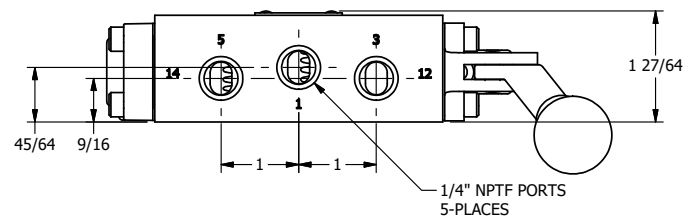

4

3

2

1

4

3

2

1

AAA
PRODUCTS
INTERNATIONAL
7114 Harry Hines Blvd
Dallas, TX 75235

TITLE: 1/4" SIDE PORT, LEVER, 2 POS,
RVRS SPR RTRN,
BNT LVR LFT, 270D LVR

DRAWING NO.:
DIM_HA2BLRT

THE INFORMATION CONTAINED WITHIN THIS DOCUMENT IS PROPRIETARY TO AAA PRODUCTS AND MAY NOT BE DISCLOSED WITHOUT PRIOR WRITTEN CONSENT