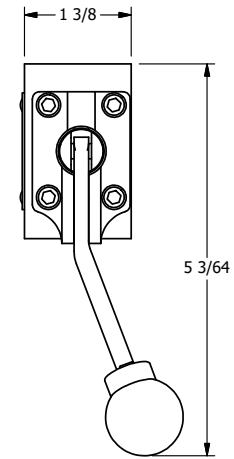

4

3

2

1

4

3

2

1

AAA
PRODUCTS
INTERNATIONAL
7114 Harry Hines Blvd
Dallas, TX 75235

TITLE: 1/4" SIDE PORT, LEVER, 2 POS,
RVRS SPR RTRN,
BNT LVR LFT, 270D LVR

DRAWING NO.:
DIM_HA2BLRT

THE INFORMATION CONTAINED WITHIN THIS DOCUMENT IS PROPRIETARY TO AAA PRODUCTS AND MAY NOT BE DISCLOSED WITHOUT PRIOR WRITTEN CONSENT