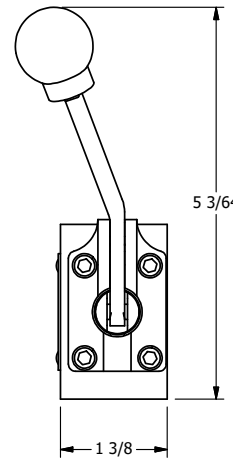

4

3

2

1

**AAA**  
PRODUCTS  
INTERNATIONAL

**AAA PRODUCTS  
INTERNATIONAL**  
7114 Harry Hines Blvd  
Dallas, TX 75235

TITLE: 1/4" SIDE PORT, LEVER, 2 POS,  
RVRS SPR RTRN,  
BNT LVR LFT, 90D LVR

DRAWING NO.:  
DIM\_HA2BLR