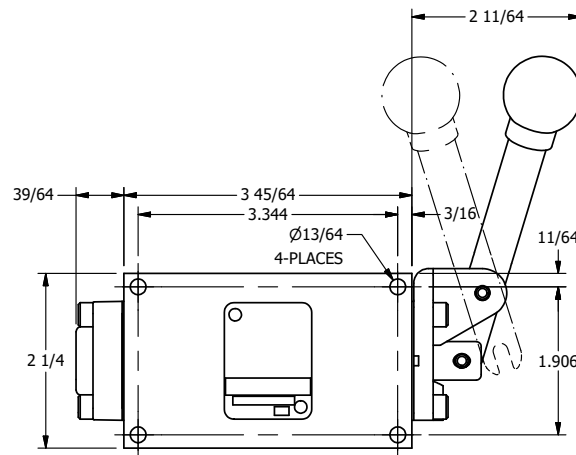

4

3

2

1

**AAA**  
PRODUCTS  
INTERNATIONAL

**AAA PRODUCTS  
INTERNATIONAL**  
7114 Harry Hines Blvd  
Dallas, TX 75235

TITLE: 1/4" SIDE PORT, LEVER, 2 POS,  
RVRS SPR RTRN,  
BNT LVR LFT, 90D LVR

DRAWING NO.:  
DIM\_HA2BLR