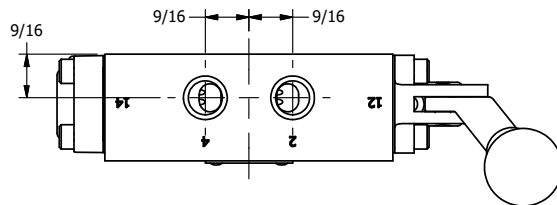

4

3

2

1

**AAA**  
PRODUCTS  
INTERNATIONAL

**AAA PRODUCTS  
INTERNATIONAL**  
7114 Harry Hines Blvd  
Dallas, TX 75235

TITLE: 1/4" SIDE PORT, LEVER, 2 POS,  
RVRS SPR RTRN,  
BNT LVR LFT, 90D LVR

DRAWING NO.:  
DIM\_HA2BLR