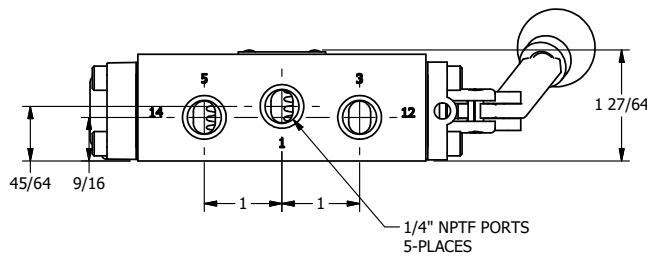

4

3

2

1

**AAA**  
PRODUCTS  
INTERNATIONAL

**AAA PRODUCTS  
INTERNATIONAL**  
7114 Harry Hines Blvd  
Dallas, TX 75235

TITLE: 1/4" SIDE PORT, LEVER, 2 POS,  
RVRS SPR RTRN,  
BNT LVR LFT, 90D LVR

DRAWING NO.:  
DIM\_HA2BLR