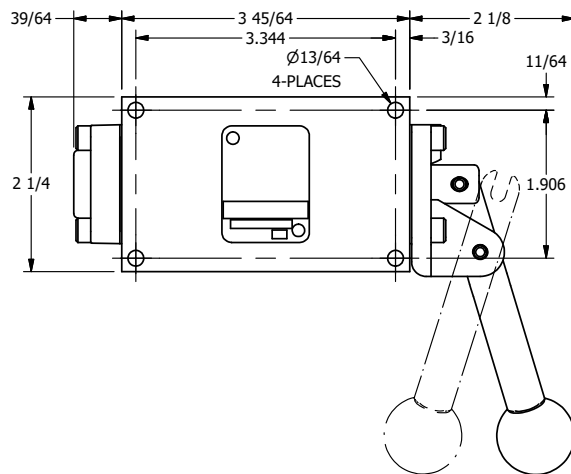

4

3

2

1

4

3

2

1

AAA
PRODUCTS
INTERNATIONAL

**AAA PRODUCTS
INTERNATIONAL**
7114 Harry Hines Blvd
Dallas, TX 75235

TITLE: 1/4" SIDE PORT, LEVER, 2 POS,
RVRS SPR RTRN,
BNT LVR LFT, RED KNOB, 270D LVR

DRAWING NO.:
DIM_HA2BLJRT