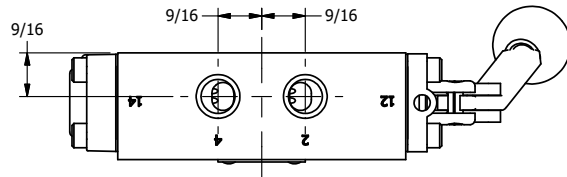

4

3

2

1

4

3

2

1

AAA
PRODUCTS
INTERNATIONAL

**AAA PRODUCTS
INTERNATIONAL**
7114 Harry Hines Blvd
Dallas, TX 75235

TITLE: 1/4" SIDE PORT, LEVER, 2 POS,
RVRS SPR RTRN,
BNT LVR LFT, RED KNOB, 270D LVR

DRAWING NO.:
DIM_HA2BLJRT