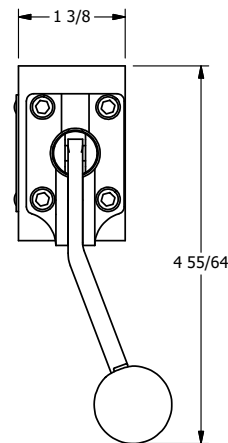

4

3

2

1

4

3

2

1

AAA
PRODUCTS
INTERNATIONAL

**AAA PRODUCTS
INTERNATIONAL**
7114 Harry Hines Blvd
Dallas, TX 75235

TITLE: 1/4" SIDE PORT, LEVER, 2 POS,
RVRS SPR RTRN,
BNT LVR LFT, RED KNOB, 270D LVR

DRAWING NO.:
DIM_HA2BLJRT