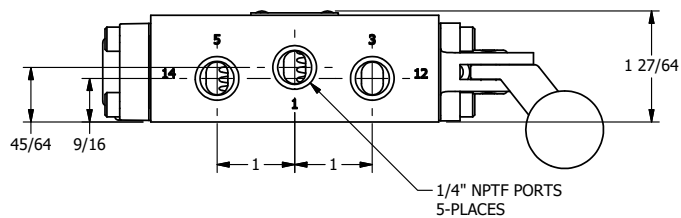

4

3

2

1

4

3

2

1

AAA
PRODUCTS
INTERNATIONAL

**AAA PRODUCTS
INTERNATIONAL**
7114 Harry Hines Blvd
Dallas, TX 75235

TITLE: 1/4" SIDE PORT, LEVER, 2 POS,
RVRS SPR RTRN,
BNT LVR LFT, RED KNOB, 270D LVR

DRAWING NO.:
DIM_HA2BLJRT

THE INFORMATION CONTAINED WITHIN THIS DOCUMENT IS PROPRIETARY TO AAA PRODUCTS AND MAY NOT BE DISCLOSED WITHOUT PRIOR WRITTEN CONSENT