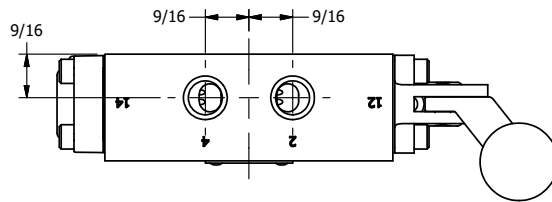

4

3

2

1

**AAA**  
PRODUCTS  
INTERNATIONAL

**AAA PRODUCTS  
INTERNATIONAL**  
7114 Harry Hines Blvd  
Dallas, TX 75235

TITLE: 1/4" SIDE PORT, LEVER, 2 POS,  
RVRS SPR RTRN,  
BENT LVR LFT, RED KNOB, 90D LVR