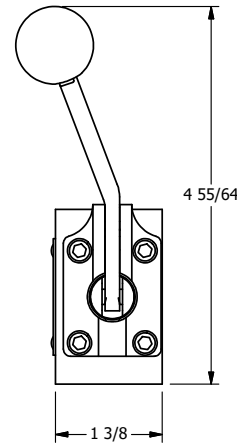

4

3

2

1

**AAA**  
PRODUCTS  
INTERNATIONAL

**AAA PRODUCTS  
INTERNATIONAL**  
7114 Harry Hines Blvd  
Dallas, TX 75235

TITLE: 1/4" SIDE PORT, LEVER, 2 POS,  
RVRS SPR RTRN,  
BENT LVR LFT, RED KNOB, 90D LVR

DRAWING NO.:  
DIM\_HA2BLJR

THE INFORMATION CONTAINED WITHIN THIS DOCUMENT IS PROPRIETARY TO AAA PRODUCTS AND MAY NOT BE DISCLOSED WITHOUT PRIOR WRITTEN CONSENT

4

3

2

1

B

B