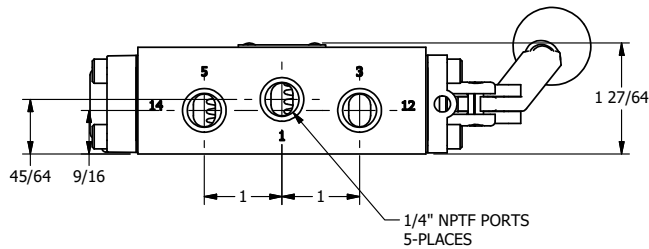

4

3

2

1

**AAA**  
PRODUCTS  
INTERNATIONAL

**AAA PRODUCTS  
INTERNATIONAL**  
7114 Harry Hines Blvd  
Dallas, TX 75235

TITLE: 1/4" SIDE PORT, LEVER, 2 POS,  
RVRS SPR RTRN,  
BENT LVR LFT, RED KNOB, 90D LVR