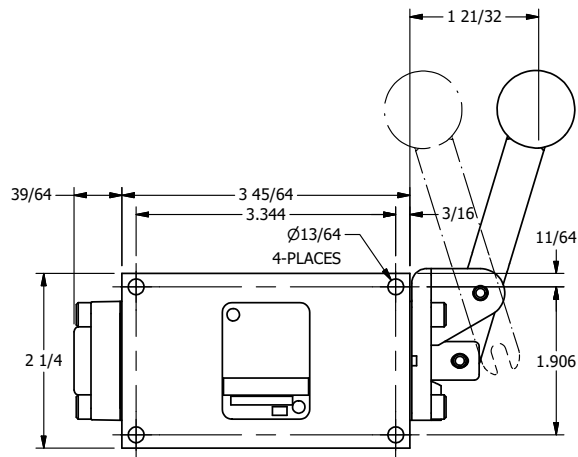

4

3

2

1

**AAA**  
PRODUCTS  
INTERNATIONAL

**AAA PRODUCTS  
INTERNATIONAL**  
7114 Harry Hines Blvd  
Dallas, TX 75235

TITLE: 1/4" SIDE PORT, LEVER, 2 POS,  
RVRS SPR RTRN,  
BENT LVR LFT, RED KNOB, 90D LVR

DRAWING NO.:  
DIM\_HA2BLJR

THE INFORMATION CONTAINED WITHIN THIS DOCUMENT IS PROPRIETARY TO AAA PRODUCTS AND MAY NOT BE DISCLOSED WITHOUT PRIOR WRITTEN CONSENT

4

3

2

1

B

B