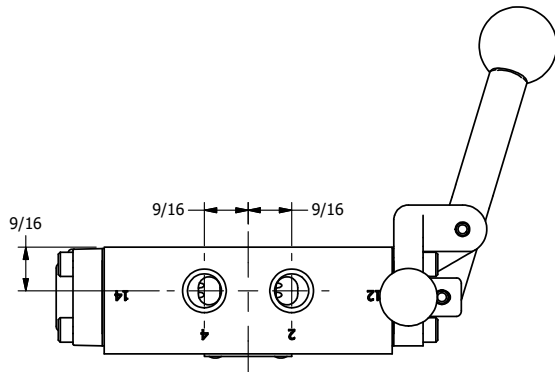

AAA
PRODUCTS
INTERNATIONAL

**AAA PRODUCTS
INTERNATIONAL**
7114 Harry Hines Blvd
Dallas, TX 75235

TITLE: 1/4" SIDE PORT, LEVER, 2 POS,
RVRS SPR RTRN, BNT LVR LFT
PINLOCK AC, RED KNOB, 180D LVR

DRAWING NO.:
DIM_HA2BLEJT