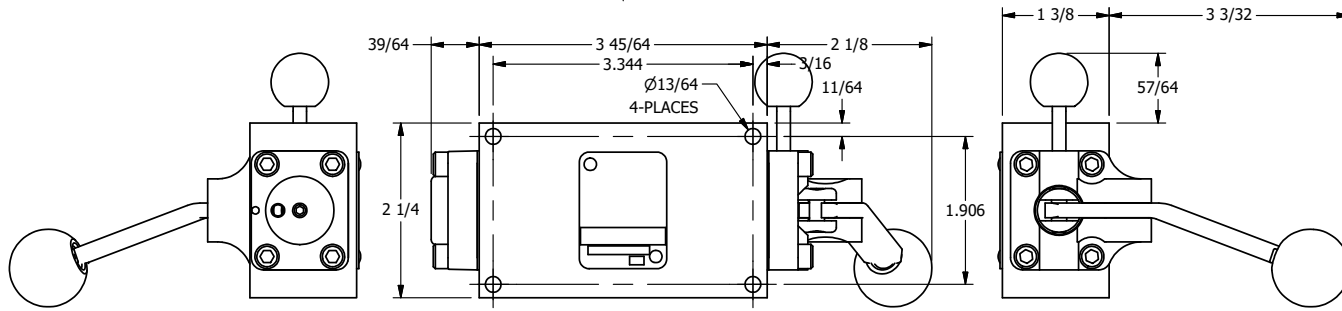

4

3

2

1

B

B

A

A

AAA
PRODUCTS
INTERNATIONAL

**AAA PRODUCTS
INTERNATIONAL**
7114 Harry Hines Blvd
Dallas, TX 75235

TITLE: 1/4" SIDE PORT, LEVER, 2 POS,
RVRS SPR RTRN, BNT LVR LFT
PINLOCK AC, RED KNOB, 180D LVR

DRAWING NO.:
DIM_HA2BLEJT