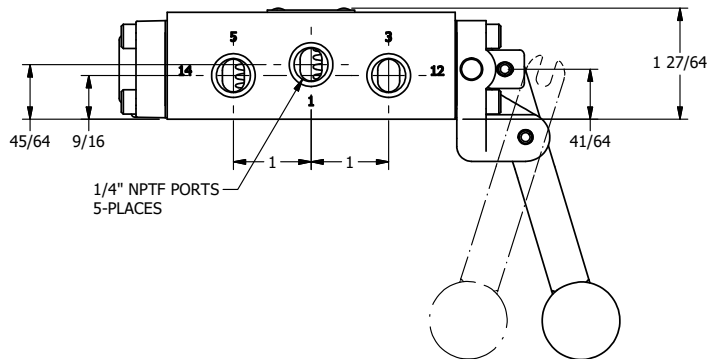

AAA
PRODUCTS
INTERNATIONAL

**AAA PRODUCTS
INTERNATIONAL**
7114 Harry Hines Blvd
Dallas, TX 75235

TITLE: 1/4" SIDE PORT, LEVER, 2 POS,
RVRS SPR RTRN, BNT LVR LFT
PINLOCK AC, RED KNOB, 180D LVR

DRAWING NO.:
DIM_HA2BLEJT