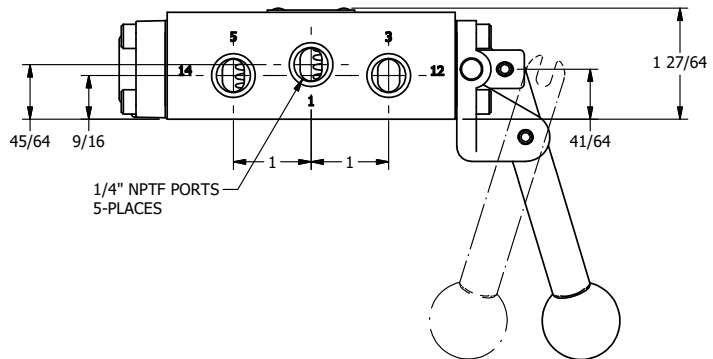

4

3

2

1

B

B

A

A

4

3

2

1

AAA
PRODUCTS
INTERNATIONAL

AAA PRODUCTS INTERNATIONAL
7114 Harry Hines Blvd
Dallas, TX 75235

TITLE: 1/4" SIDE PORT, LEVER, 2 POS,
RVRS SPR RTRN, BENT LVR LFT
PNLCK AC,HVY DTY, RD KNB, 180D LVR

DRAWING NO.:
DIM_HA2BLEHJT

THE INFORMATION CONTAINED WITHIN THIS DOCUMENT IS PROPRIETARY TO AAA PRODUCTS AND MAY NOT BE DISCLOSED WITHOUT PRIOR WRITTEN CONSENT