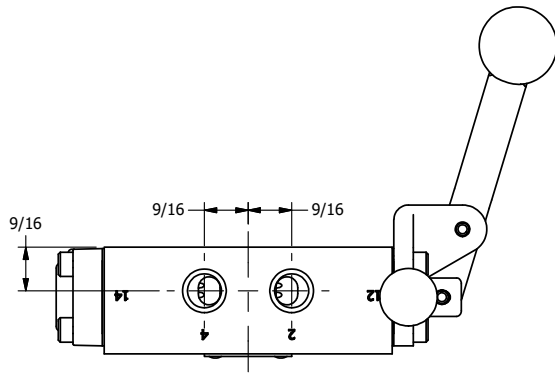

4

3

2

1

B

B

A

A

4

3

2

1

AAA
PRODUCTS
INTERNATIONAL

AAA PRODUCTS INTERNATIONAL
7114 Harry Hines Blvd
Dallas, TX 75235

TITLE: 1/4" SIDE PORT, LEVER, 2 POS,
RVRS SPR RTRN, BENT LVR LFT
PNLCK AC,HVY DTY, RD KNB, 180D LVR

DRAWING NO.:
DIM_HA2BLEHJT

THE INFORMATION CONTAINED WITHIN THIS DOCUMENT IS PROPRIETARY TO AAA PRODUCTS AND MAY NOT BE DISCLOSED WITHOUT PRIOR WRITTEN CONSENT