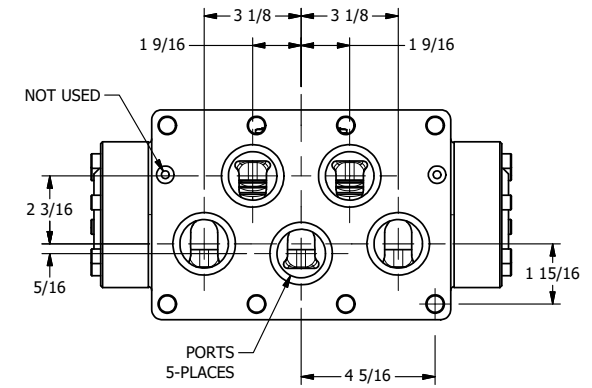

4

3

2

1

AAA
PRODUCTS
INTERNATIONAL

**AAA PRODUCTS
INTERNATIONAL**
7114 Harry Hines Blvd
Dallas, TX 75235

TITLE: 2" SUBPLATE, LEVER, 2 POS,
RVRS SPR RTRN,
EXTERNAL PILOT

DRAWING NO.:
DIM_HA16PZ