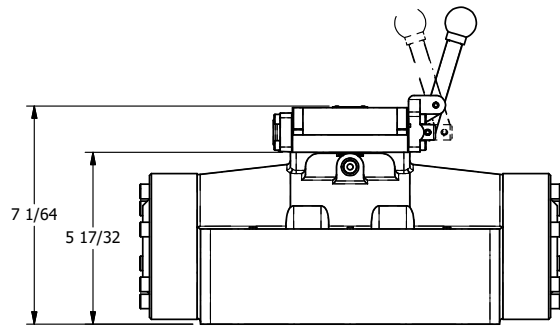

4

3

2

1

AAA
PRODUCTS
INTERNATIONAL

**AAA PRODUCTS
INTERNATIONAL**
7114 Harry Hines Blvd
Dallas, TX 75235

TITLE: 2" SUBPLATE, LEVER, 2 POS,
RVRS SPR RTRN,
EXTERNAL PILOT

DRAWING NO.:
DIM_HA16PZ