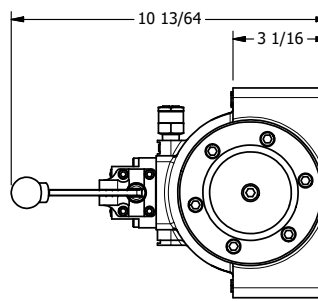

4

3

2

1

AAA
PRODUCTS
INTERNATIONAL

**AAA PRODUCTS
INTERNATIONAL**
7114 Harry Hines Blvd
Dallas, TX 75235

TITLE: 2" SUBPLATE, LEVER, 2 POS,
RVRS SPR RTRN,
EXTERNAL PILOT

DRAWING NO.:
DIM_HA16PZ