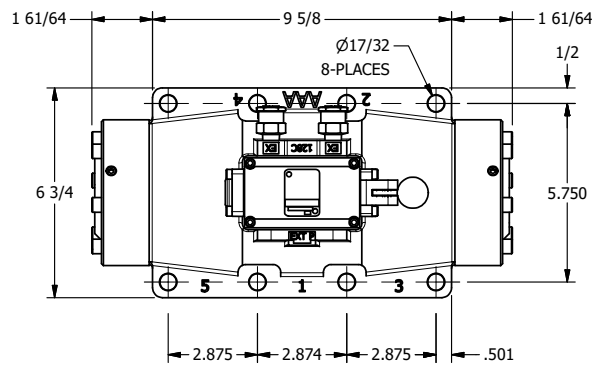

4

3

2

1

AAA
PRODUCTS
INTERNATIONAL

**AAA PRODUCTS
INTERNATIONAL**
7114 Harry Hines Blvd
Dallas, TX 75235

TITLE: 2" SUBPLATE, LEVER, 2 POS,
RVRS SPR RTRN,
EXTERNAL PILOT

DRAWING NO.:
DIM_HA16PZ