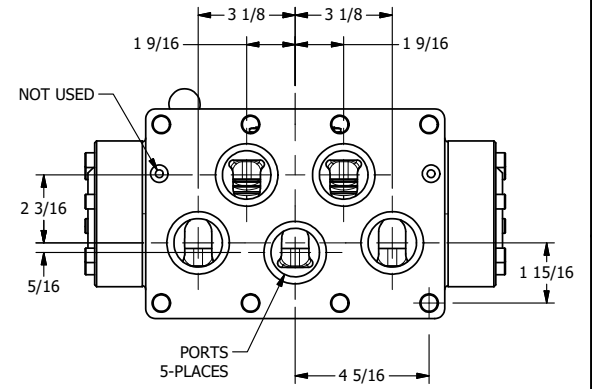

4

3

2

1

B

B

7 1/64
5 17/32

A

A

4

3

2

1

AAA
PRODUCTS
INTERNATIONAL

**AAA PRODUCTS
INTERNATIONAL**
7114 Harry Hines Blvd
Dallas, TX 75235

TITLE: 2" SUBPLATE, LEVER, 2 POS,
RVRS SPR RTRN, 90D LEVER,
EXTERNAL PILOT