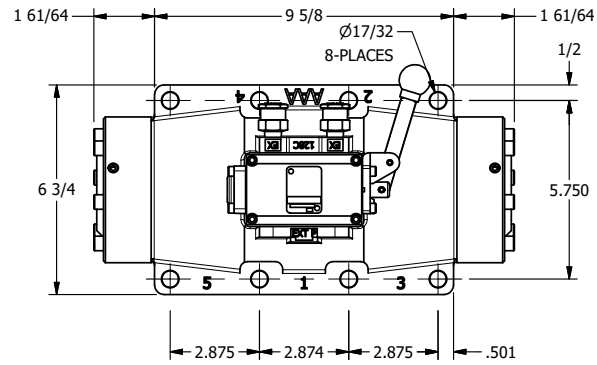

4

3

2

1

B

B

7 1/64
5 17/32

A

A

4

3

2

1

AAA
PRODUCTS
INTERNATIONAL

**AAA PRODUCTS
INTERNATIONAL**
7114 Harry Hines Blvd
Dallas, TX 75235

TITLE: 2" SUBPLATE, LEVER, 2 POS,
RVRS SPR RTRN, 90D LEVER,
EXTERNAL PILOT

DRAWING NO.:
DIM_HA16PRZ

THE INFORMATION CONTAINED WITHIN THIS DOCUMENT IS PROPRIETARY TO AAA PRODUCTS AND MAY NOT BE DISCLOSED WITHOUT PRIOR WRITTEN CONSENT