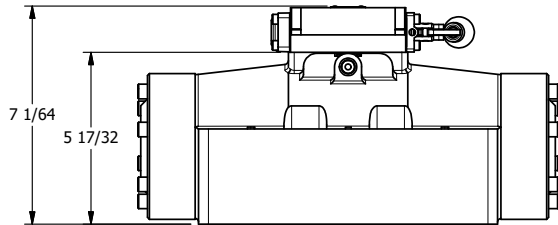

4

3

2

1

B

B

7 1/64
5 17/32

A

A

4

3

2

1

AAA
PRODUCTS
INTERNATIONAL

**AAA PRODUCTS
INTERNATIONAL**
7114 Harry Hines Blvd
Dallas, TX 75235

TITLE: 2" SUBPLATE, LEVER, 2 POS,
RVRS SPR RTRN, 90D LEVER,
EXTERNAL PILOT