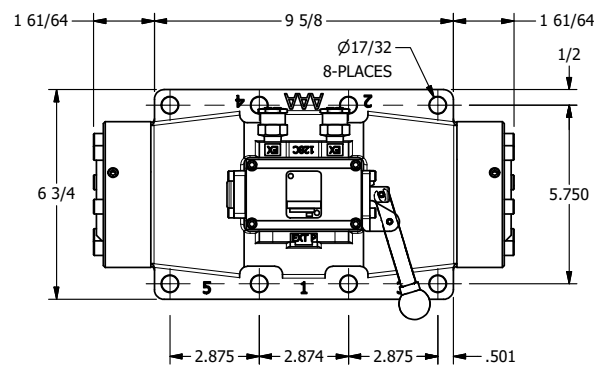

4

3

2

1

B

B

A

A

**AAA**  
PRODUCTS  
INTERNATIONAL

**AAA PRODUCTS  
INTERNATIONAL**  
7114 Harry Hines Blvd  
Dallas, TX 75235

TITLE: 2" SUBPLATE, LEVER, 2 POS,  
RVRS SPR RTRN, 270D LEVER

DRAWING NO.:  
DIM\_HA16PRT

4

3

2