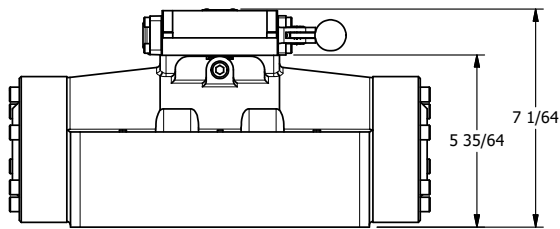

**AAA**  
PRODUCTS  
INTERNATIONAL

**AAA PRODUCTS  
INTERNATIONAL**  
7114 Harry Hines Blvd  
Dallas, TX 75235

TITLE: 2" SUBPLATE, LEVER, 2 POS,  
RVRS SPR RTRN, 270D LEVER

DRAWING NO.:  
DIM\_HA16PRT

4

3

2