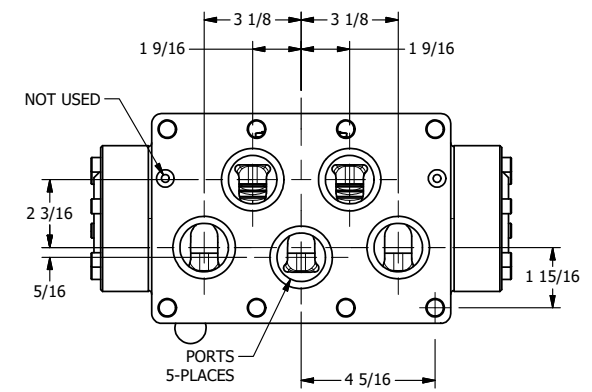

4

3

2

1

B

B

A

A

**AAA**  
PRODUCTS  
INTERNATIONAL

**AAA PRODUCTS  
INTERNATIONAL**  
7114 Harry Hines Blvd  
Dallas, TX 75235

TITLE: 2" SUBPLATE, LEVER, 2 POS,  
RVRS SPR RTRN, 270D LEVER

DRAWING NO.:  
DIM\_HA16PRT

4

3

2