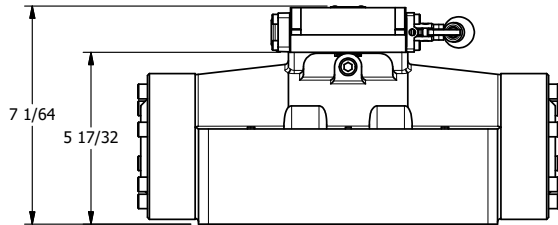

4

3

2

1

B

B

A

A

AAA
PRODUCTS
INTERNATIONAL

**AAA PRODUCTS
INTERNATIONAL**
7114 Harry Hines Blvd
Dallas, TX 75235

TITLE: 2" SUBPLATE, LEVER, 2 POS,
RVRS SPR RTRN, 90D LEVER

DRAWING NO.:
DIM_HA16PR

4

3

2

1