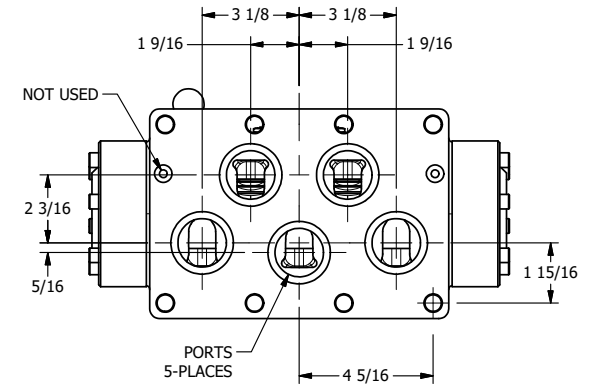

4

3

2

1

B

B

A

A

AAA
PRODUCTS
INTERNATIONAL

**AAA PRODUCTS
INTERNATIONAL**
7114 Harry Hines Blvd
Dallas, TX 75235

TITLE: 2" SUBPLATE, LEVER, 2 POS,
RVRS SPR RTRN, 90D LEVER

DRAWING NO.:
DIM_HA16PR

4

3

2

1