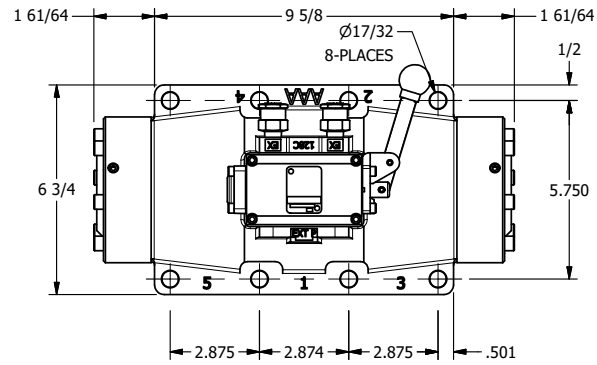

4

3

2

1

B

B

A

A

AAA
PRODUCTS
INTERNATIONAL

**AAA PRODUCTS
INTERNATIONAL**
7114 Harry Hines Blvd
Dallas, TX 75235

TITLE: 2" SUBPLATE, LEVER, 2 POS,
RVRS SPR RTRN, 90D LEVER

DRAWING NO.:
DIM_HA16PR

4

3

2

1