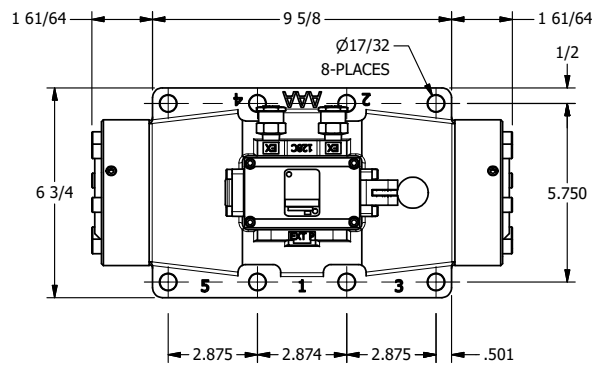

4

3

2

1

AAA
PRODUCTS
INTERNATIONAL

**AAA PRODUCTS
INTERNATIONAL**
7114 Harry Hines Blvd
Dallas, TX 75235

TITLE: 2" SUBPLATE, LEVER, 2 POS,
RVRS SPR RTRN

DRAWING NO.:
DIM_HA16P