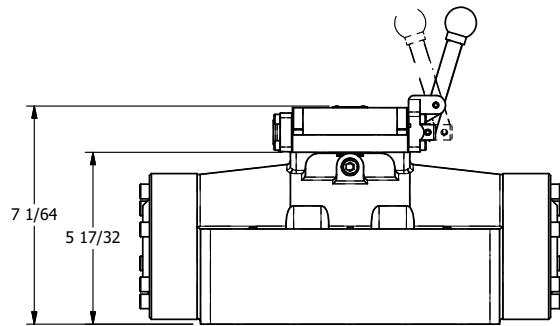

4

3

2

1

AAA
PRODUCTS
INTERNATIONAL

**AAA PRODUCTS
INTERNATIONAL**
7114 Harry Hines Blvd
Dallas, TX 75235

TITLE: 2" SUBPLATE, LEVER, 2 POS,
RVRS SPR RTRN

DRAWING NO.:
DIM_HA16P