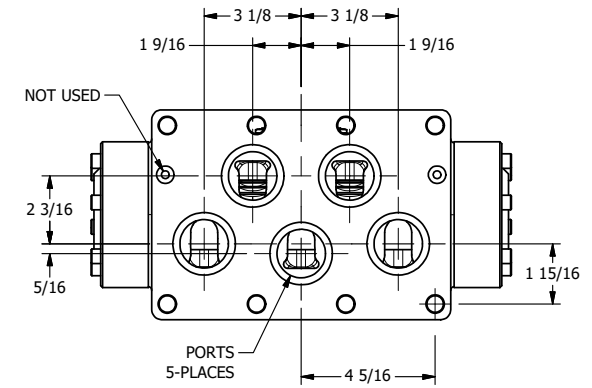

4

3

2

1

AAA
PRODUCTS
INTERNATIONAL

**AAA PRODUCTS
INTERNATIONAL**
7114 Harry Hines Blvd
Dallas, TX 75235

TITLE: 2" SUBPLATE, LEVER, 2 POS,
RVRS SPR RTRN

DRAWING NO.:
DIM_HA16P