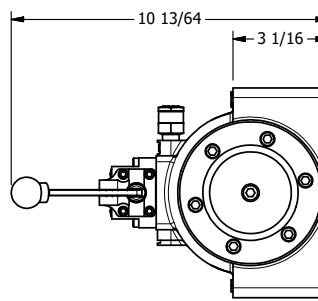

4

3

2

1

AAA
PRODUCTS
INTERNATIONAL

**AAA PRODUCTS
INTERNATIONAL**
7114 Harry Hines Blvd
Dallas, TX 75235

TITLE: 2" SUBPLATE, LEVER, 2 POS,
RVRS SPR RTRN

DRAWING NO.:
DIM_HA16P