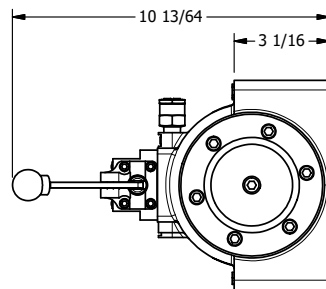

4

3

2

1

AAA
PRODUCTS
INTERNATIONAL

**AAA PRODUCTS
INTERNATIONAL**
7114 Harry Hines Blvd
Dallas, TX 75235

TITLE: 1-1/2" SIDE PORT, LEVER, 2 POS,
RVRS SPR RTRN,
EXTERNAL PILOT

DRAWING NO.:
DIM_HA12Z