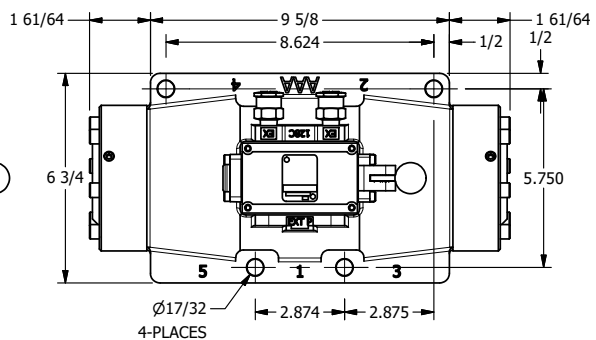

4

3

2

1

AAA
PRODUCTS
INTERNATIONAL

**AAA PRODUCTS
INTERNATIONAL**
7114 Harry Hines Blvd
Dallas, TX 75235

TITLE: 1-1/2" SIDE PORT, LEVER, 2 POS,
RVRS SPR RTRN,
EXTERNAL PILOT

DRAWING NO.:
DIM_HA12Z