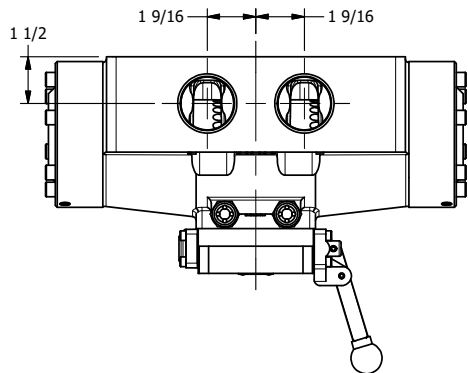

4

3

2

1

AAA
PRODUCTS
INTERNATIONAL

**AAA PRODUCTS
INTERNATIONAL**
7114 Harry Hines Blvd
Dallas, TX 75235

TITLE: 1-1/2" SIDE PORT, LEVER, 2 POS,
RVRS SPR RTRN,
EXTERNAL PILOT

DRAWING NO.:
DIM_HA12Z