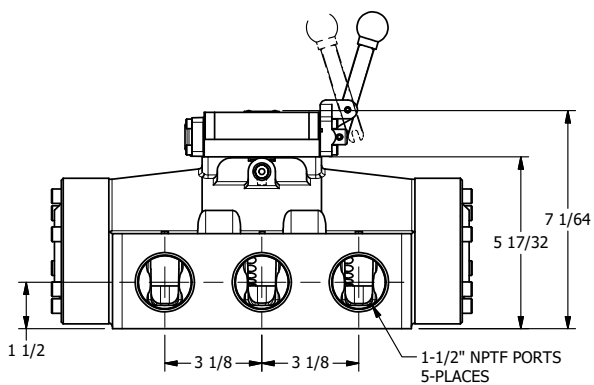

4

3

2

1

AAA
PRODUCTS
INTERNATIONAL

**AAA PRODUCTS
INTERNATIONAL**
7114 Harry Hines Blvd
Dallas, TX 75235

TITLE: 1-1/2" SIDE PORT, LEVER, 2 POS,
RVRS SPR RTRN,
EXTERNAL PILOT

DRAWING NO.:
DIM_HA12Z