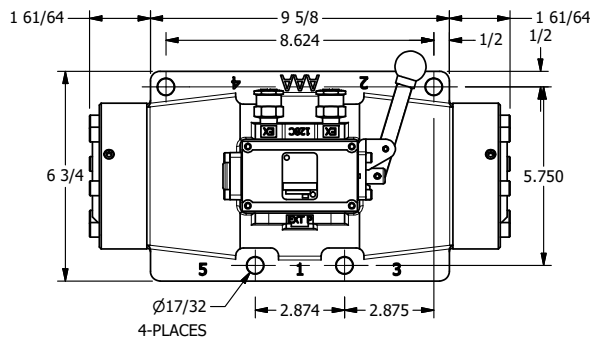

4

3

2

1

**AAA**  
PRODUCTS  
INTERNATIONAL

**AAA PRODUCTS  
INTERNATIONAL**  
7114 Harry Hines Blvd  
Dallas, TX 75235

TITLE: 1-1/2" SIDE PORT, LEVER, 2 POS,  
RVRS SPR RTRN, 90D LEVER,  
EXTERNAL PILOT

DRAWING NO.:  
DIM\_HA12RZ