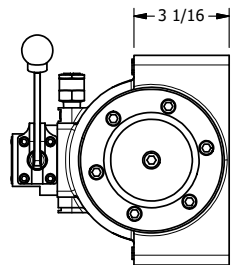

4

3

2

1

**AAA**  
PRODUCTS  
INTERNATIONAL

**AAA PRODUCTS  
INTERNATIONAL**  
7114 Harry Hines Blvd  
Dallas, TX 75235

TITLE: 1-1/2" SIDE PORT, LEVER, 2 POS,  
RVRS SPR RTRN, 90D LEVER,  
EXTERNAL PILOT

DRAWING NO.:  
DIM\_HA12RZ