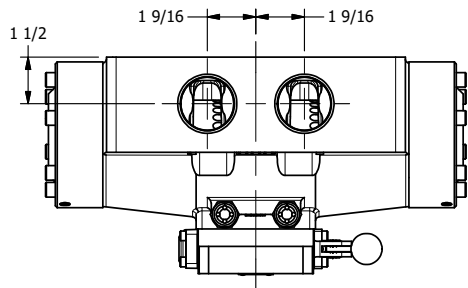

4

3

2

1

**AAA**  
PRODUCTS  
INTERNATIONAL

**AAA PRODUCTS  
INTERNATIONAL**  
7114 Harry Hines Blvd  
Dallas, TX 75235

TITLE: 1-1/2" SIDE PORT, LEVER, 2 POS,  
RVRS SPR RTRN, 90D LEVER,  
EXTERNAL PILOT

DRAWING NO.:  
DIM\_HA12RZ