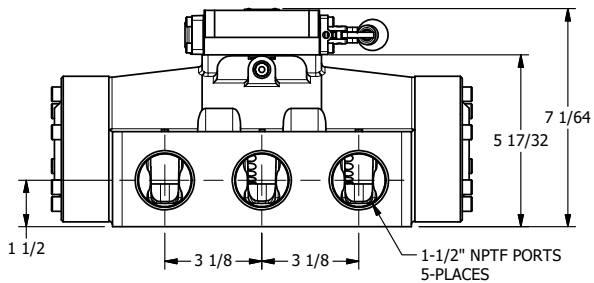

4

3

2

1

**AAA**  
PRODUCTS  
INTERNATIONAL

**AAA PRODUCTS  
INTERNATIONAL**  
7114 Harry Hines Blvd  
Dallas, TX 75235

TITLE: 1-1/2" SIDE PORT, LEVER, 2 POS,  
RVRS SPR RTRN, 90D LEVER,  
EXTERNAL PILOT

DRAWING NO.:  
DIM\_HA12RZ