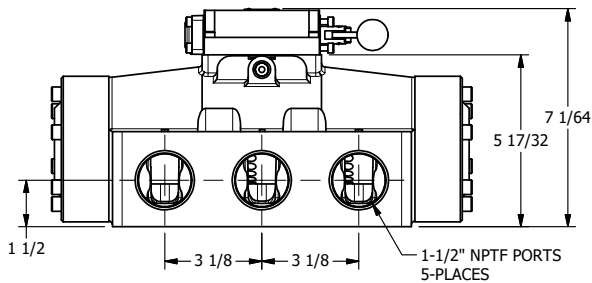

4

3

2

1

AAA
PRODUCTS
INTERNATIONAL

**AAA PRODUCTS
INTERNATIONAL**
7114 Harry Hines Blvd
Dallas, TX 75235

TITLE: 1-1/2" SIDE PORT, LEVER, 2 POS,
RVRS SPR RTRN, 270D LEVER,
EXTERNAL PILOT

DRAWING NO.:
DIM_HA12RTZ