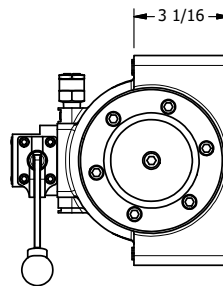

4

3

2

1

AAA
PRODUCTS
INTERNATIONAL

**AAA PRODUCTS
INTERNATIONAL**
7114 Harry Hines Blvd
Dallas, TX 75235

TITLE: 1-1/2" SIDE PORT, LEVER, 2 POS,
RVRS SPR RTRN, 270D LEVER,
EXTERNAL PILOT

DRAWING NO.:
DIM_HA12RTZ