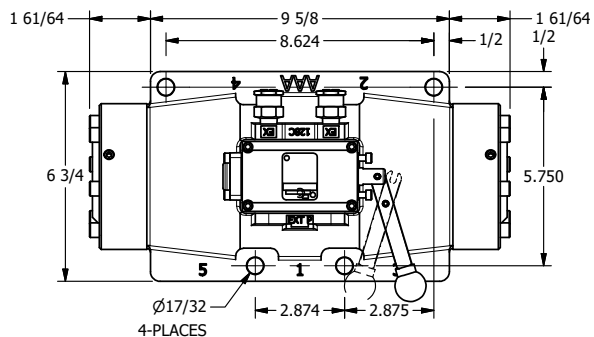

4

3

2

1

AAA
PRODUCTS
INTERNATIONAL

**AAA PRODUCTS
INTERNATIONAL**
7114 Harry Hines Blvd
Dallas, TX 75235

TITLE: 1-1/2" SIDE PORT, LEVER, 2 POS,
RVRS SPR RTRN, 270D LEVER,
EXTERNAL PILOT

DRAWING NO.:
DIM_HA12RTZ