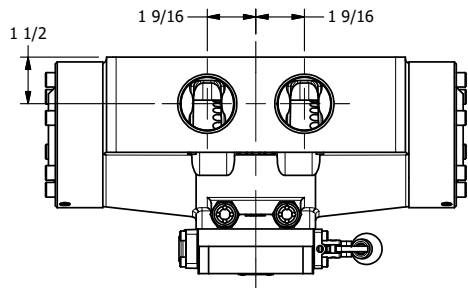

4

3

2

1

AAA
PRODUCTS
INTERNATIONAL

**AAA PRODUCTS
INTERNATIONAL**
7114 Harry Hines Blvd
Dallas, TX 75235

TITLE: 1-1/2" SIDE PORT, LEVER, 2 POS,
RVRS SPR RTRN, 270D LEVER,
EXTERNAL PILOT

DRAWING NO.:
DIM_HA12RTZ