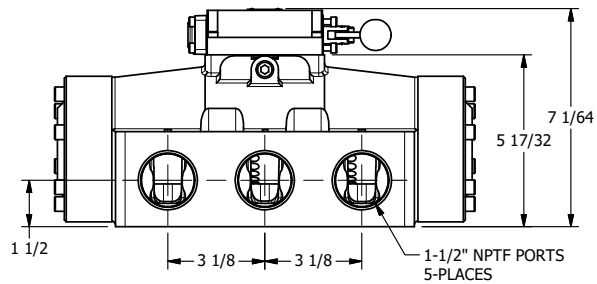

4

3

2

1

**AAA**  
PRODUCTS  
INTERNATIONAL

**AAA PRODUCTS  
INTERNATIONAL**  
7114 Harry Hines Blvd  
Dallas, TX 75235

TITLE: 1-1/2" SIDE PORT, LEVER, 2 POS,  
RVRS SPR RTRN, 270D LEVER

DRAWING NO.:  
DIM\_HA12RT