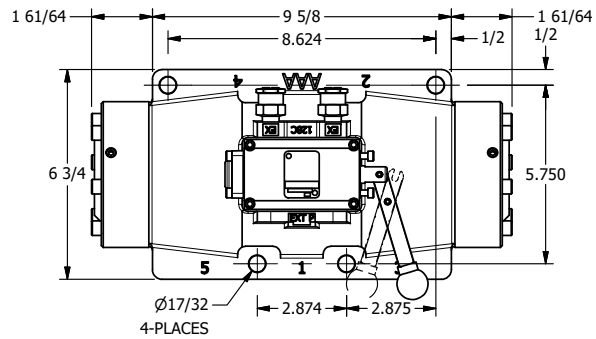

4

3

2

1

**AAA**  
PRODUCTS  
INTERNATIONAL

**AAA PRODUCTS  
INTERNATIONAL**  
7114 Harry Hines Blvd  
Dallas, TX 75235

TITLE: 1-1/2" SIDE PORT, LEVER, 2 POS,  
RVRS SPR RTRN, 270D LEVER

DRAWING NO.:  
DIM\_HA12RT