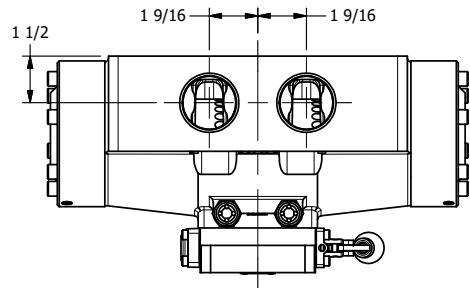

4

3

2

1

**AAA**  
PRODUCTS  
INTERNATIONAL

**AAA PRODUCTS  
INTERNATIONAL**  
7114 Harry Hines Blvd  
Dallas, TX 75235

TITLE: 1-1/2" SIDE PORT, LEVER, 2 POS,  
RVRS SPR RTRN, 270D LEVER

DRAWING NO.:  
DIM\_HA12RT