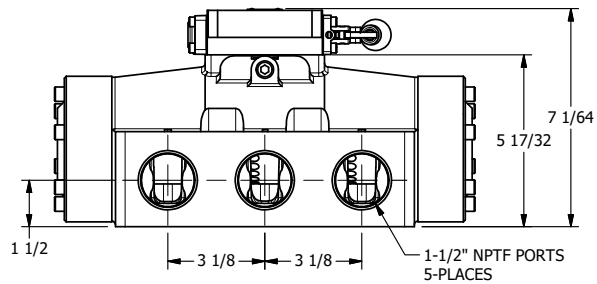

4

3

2

1

AAA
PRODUCTS
INTERNATIONAL

**AAA PRODUCTS
INTERNATIONAL**
7114 Harry Hines Blvd
Dallas, TX 75235

TITLE: 1-1/2" SIDE PORT, LEVER, 2 POS,
RVRS SPR RTRN, 90D LEVER

DRAWING NO.:
DIM_HA12R