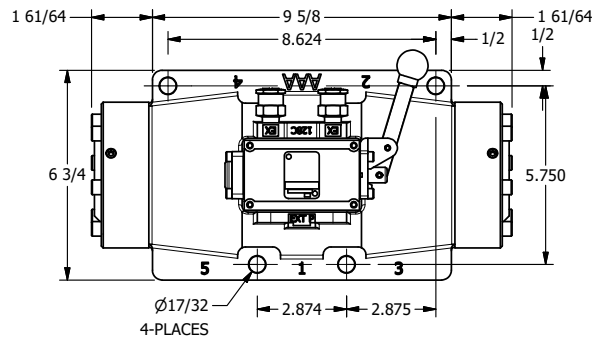

4

3

2

1

AAA
PRODUCTS
INTERNATIONAL

**AAA PRODUCTS
INTERNATIONAL**
7114 Harry Hines Blvd
Dallas, TX 75235

TITLE: 1-1/2" SIDE PORT, LEVER, 2 POS,
RVRS SPR RTRN, 90D LEVER

DRAWING NO.:
DIM_HA12R