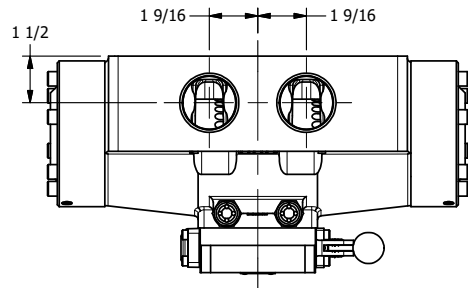

4

3

2

1

AAA
PRODUCTS
INTERNATIONAL

**AAA PRODUCTS
INTERNATIONAL**
7114 Harry Hines Blvd
Dallas, TX 75235

TITLE: 1-1/2" SIDE PORT, LEVER, 2 POS,
RVRS SPR RTRN, 90D LEVER

DRAWING NO.:
DIM_HA12R