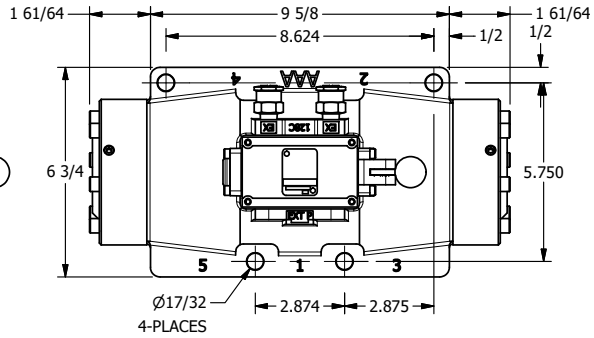

4

3

2

1

AAA
PRODUCTS
INTERNATIONAL

**AAA PRODUCTS
INTERNATIONAL**
7114 Harry Hines Blvd
Dallas, TX 75235

TITLE: 1-1/2" SIDE PORT, LEVER, 2 POS,
RVRS SPR RTRN

DRAWING NO.:

DIM_HA12

THE INFORMATION CONTAINED WITHIN THIS DOCUMENT IS PROPRIETARY TO AAA PRODUCTS AND MAY NOT BE DISCLOSED WITHOUT PRIOR WRITTEN CONSENT

4

3

2

1