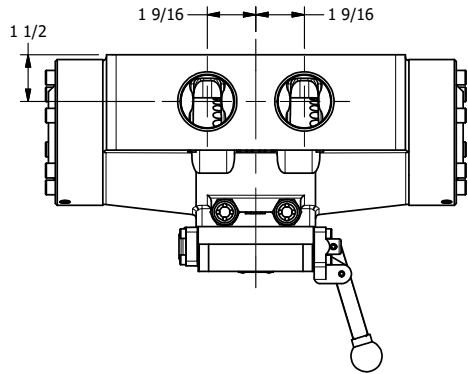

4

3

2

1

AAA
PRODUCTS
INTERNATIONAL

**AAA PRODUCTS
INTERNATIONAL**
7114 Harry Hines Blvd
Dallas, TX 75235

TITLE: 1-1/2" SIDE PORT, LEVER, 2 POS,
RVRS SPR RTRN

DRAWING NO.: