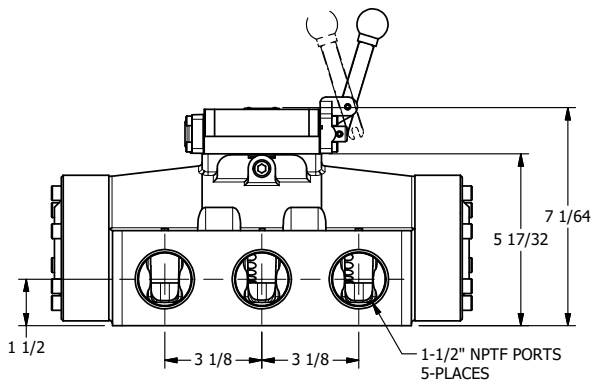

4

3

2

1

AAA
PRODUCTS
INTERNATIONAL

**AAA PRODUCTS
INTERNATIONAL**
7114 Harry Hines Blvd
Dallas, TX 75235

TITLE: 1-1/2" SIDE PORT, LEVER, 2 POS,
RVRS SPR RTRN

DRAWING NO.: