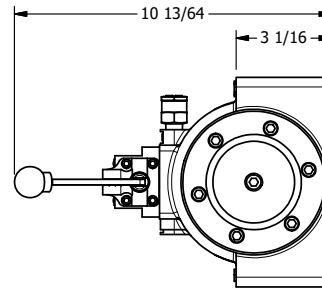

4

3

2

1

AAA
PRODUCTS
INTERNATIONAL

**AAA PRODUCTS
INTERNATIONAL**
7114 Harry Hines Blvd
Dallas, TX 75235

TITLE: 1-1/2" SIDE PORT, LEVER, 2 POS,
RVRS SPR RTRN

DRAWING NO.: