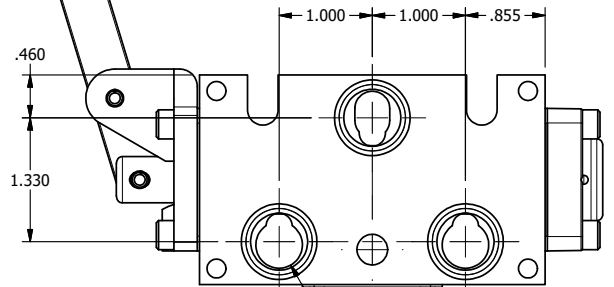

4

3

2

1

3/8" NPTF PORTS
2-PLACES

2 5/32

TIE ROD LOCATIONS
3-PLACES

2 45/64

PORTS
3-PLACES

1 5/16

AAA
PRODUCTS
INTERNATIONAL

**AAA PRODUCTS
INTERNATIONAL**
7114 Harry Hines Blvd
Dallas, TX 75235

TITLE: 3/8" STACK, LEVER, 2 POS,
RVRS SPR RTRN,
RED KNOB. 180D LVR

DRAWING NO.:
DIM_BHA3JT