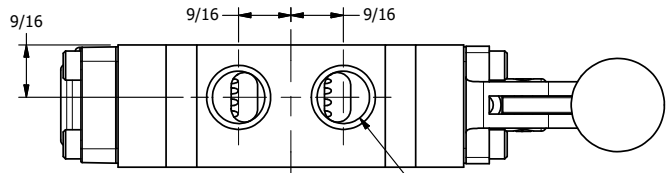

4

3

2

1

3/8" NPTF PORTS
2-PLACES

2 5/32

TIE ROD LOCATIONS
3-PLACES

2 45/64

PORTS
3-PLACES

1 5/16

AAA
PRODUCTS
INTERNATIONAL

**AAA PRODUCTS
INTERNATIONAL**
7114 Harry Hines Blvd
Dallas, TX 75235

TITLE: 3/8" STACK, LEVER, 2 POS,
RVRS SPR RTRN,
RED KNOB. 180D LVR

DRAWING NO.:
DIM_BHA3JT