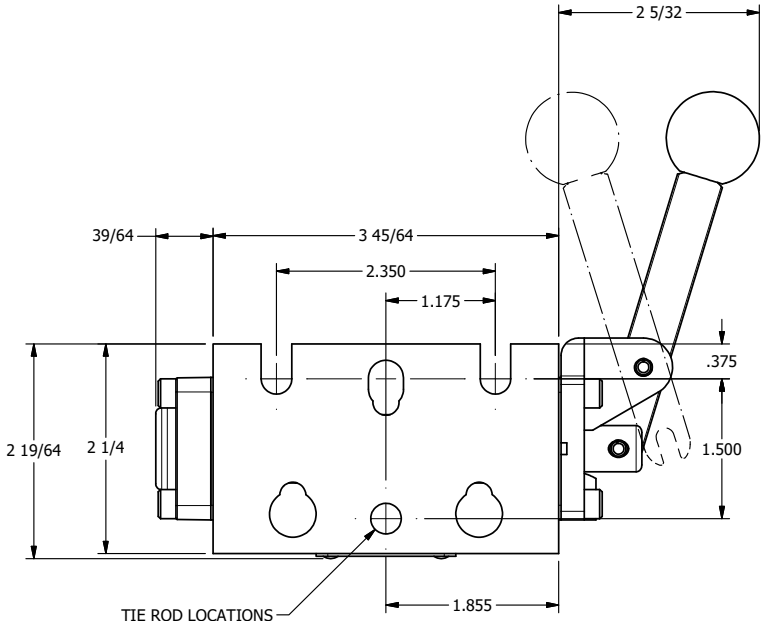

4

3

2

1

3/8" NPTF PORTS
2-PLACES

2 5/32

TIE ROD LOCATIONS
3-PLACES

2 45/64

PORTS
3-PLACES

1 5/16

AAA
PRODUCTS
INTERNATIONAL

**AAA PRODUCTS
INTERNATIONAL**
7114 Harry Hines Blvd
Dallas, TX 75235

TITLE: 3/8" STACK, LEVER, 2 POS,
RVRS SPR RTRN,
RED KNOB. 180D LVR

DRAWING NO.:
DIM_BHA3JT