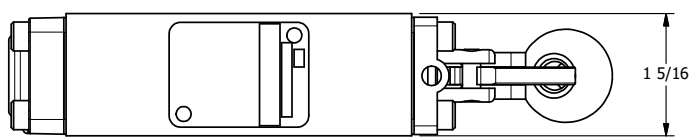

4

3

2

1

3/8" NPTF PORTS
2-PLACES

2 5/32

TIE ROD LOCATIONS
3-PLACES

2 45/64

PORTS
3-PLACES

1 5/16

AAA
PRODUCTS
INTERNATIONAL

**AAA PRODUCTS
INTERNATIONAL**
7114 Harry Hines Blvd
Dallas, TX 75235

TITLE: 3/8" STACK, LEVER, 2 POS,
RVRS SPR RTRN,
RED KNOB. 180D LVR

DRAWING NO.:
DIM_BHA3JT