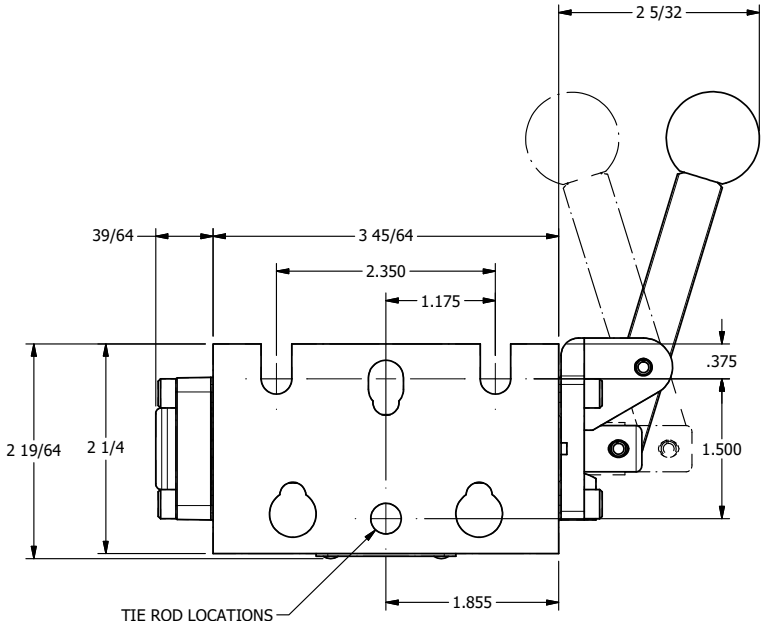

4

3

2

1

1/4" NPTF PORTS
2-PLACES

TIE ROD LOCATIONS
3-PLACES

2 45/64

.460

1.330

1.000 1.000 .855

PORTS
3-PLACES

AAA
PRODUCTS
INTERNATIONAL
7114 Harry Hines Blvd
Dallas, TX 75235

TITLE: 1/4" STACK, LEVER, 2 POS,
RVRS SPR RTRN,
RED KNOB. 180D LVR

DRAWING NO.:
DIM_BHA2JT

4

3