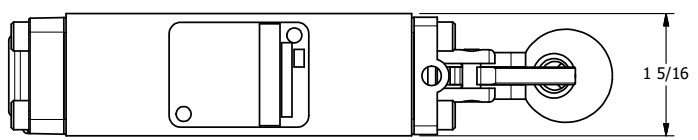

4

3

2

1

1/4" NPTF PORTS
2-PLACES

TIE ROD LOCATIONS
3-PLACES

2 45/64

.460

1.330

1.000 1.000 .855

PORTS
3-PLACES

AAA
PRODUCTS
INTERNATIONAL
7114 Harry Hines Blvd
Dallas, TX 75235

TITLE: 1/4" STACK, LEVER, 2 POS,
RVRS SPR RTRN,
RED KNOB. 180D LVR

DRAWING NO.:
DIM_BHA2JT

4

3