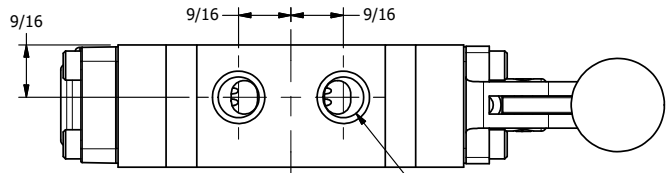

4

3

2

1

1/4" NPTF PORTS
2-PLACES

TIE ROD LOCATIONS
3-PLACES

2 45/64

.460

1.330

1.000 1.000 .855

PORTS
3-PLACES

AAA
PRODUCTS
INTERNATIONAL
7114 Harry Hines Blvd
Dallas, TX 75235

TITLE: 1/4" STACK, LEVER, 2 POS,
RVRS SPR RTRN,
RED KNOB. 180D LVR

DRAWING NO.:
DIM_BHA2JT

4

3