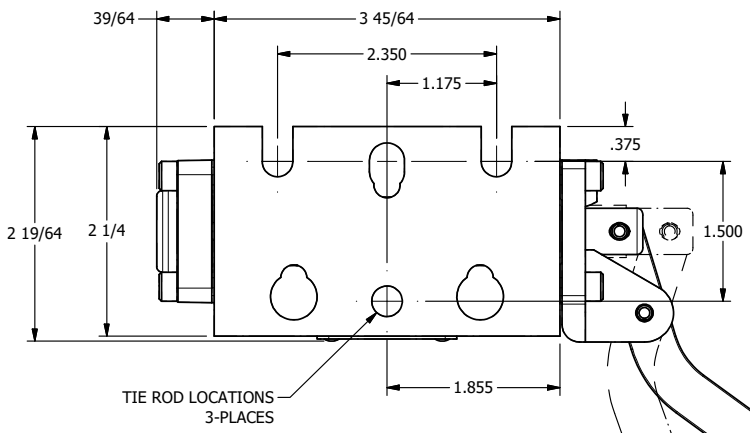

4 3 2 1

AAA
PRODUCTS
INTERNATIONAL

**AAA PRODUCTS
INTERNATIONAL**
7114 Harry Hines Blvd
Dallas, TX 75235

TITLE: 1/4" STACK, LEVER, 2 POS,
RVRS SPR RTRN, CURVED LEVER

DRAWING NO.:
DIM_BHA2C

4 3 2 1

THE INFORMATION CONTAINED WITHIN THIS DOCUMENT IS PROPRIETARY TO AAA PRODUCTS AND MAY NOT BE DISCLOSED WITHOUT PRIOR WRITTEN CONSENT