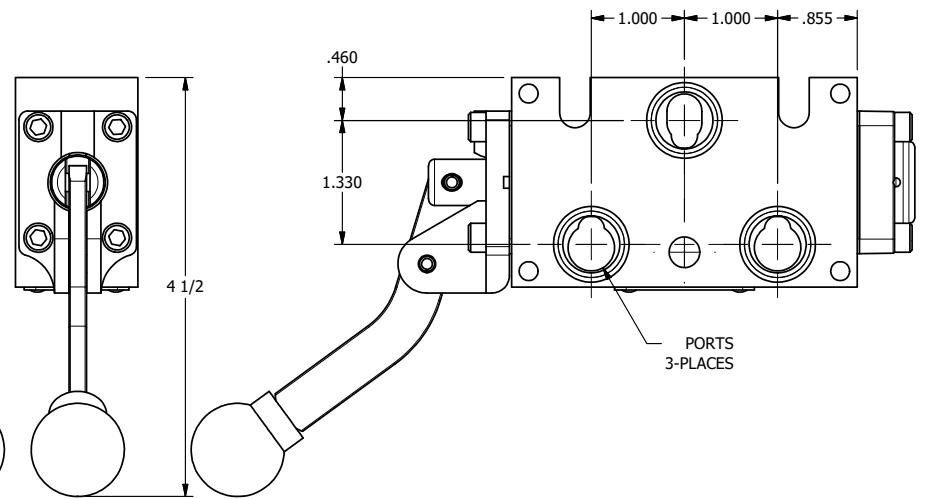

4 3 2 1

AAA
PRODUCTS
INTERNATIONAL

**AAA PRODUCTS
INTERNATIONAL**
7114 Harry Hines Blvd
Dallas, TX 75235

TITLE: 1/4" STACK, LEVER, 2 POS,
RVRS SPR RTRN, CURVED LEVER

DRAWING NO.:
DIM_BHA2C

4 3 2 1

THE INFORMATION CONTAINED WITHIN THIS DOCUMENT IS PROPRIETARY TO AAA PRODUCTS AND MAY NOT BE DISCLOSED WITHOUT PRIOR WRITTEN CONSENT