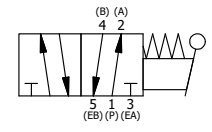

4 3 2 1

AAA
PRODUCTS
INTERNATIONAL

**AAA PRODUCTS
INTERNATIONAL**
7114 Harry Hines Blvd
Dallas, TX 75235

TITLE: 1/4" STACK, LEVER, 2 POS,
RVRS SPR RTRN, CURVED LEVER

DRAWING NO.:
DIM_BHA2C

4 3 2 1

THE INFORMATION CONTAINED WITHIN THIS DOCUMENT IS PROPRIETARY TO AAA PRODUCTS AND MAY NOT BE DISCLOSED WITHOUT PRIOR WRITTEN CONSENT