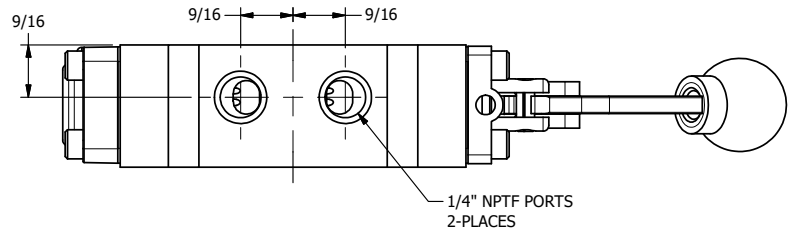

4 3 2 1

AAA
PRODUCTS
INTERNATIONAL

**AAA PRODUCTS
INTERNATIONAL**
7114 Harry Hines Blvd
Dallas, TX 75235

TITLE: 1/4" STACK, LEVER, 2 POS,
RVRS SPR RTRN, CURVED LEVER

DRAWING NO.:
DIM_BHA2C

4 3 2 1

THE INFORMATION CONTAINED WITHIN THIS DOCUMENT IS PROPRIETARY TO AAA PRODUCTS AND MAY NOT BE DISCLOSED WITHOUT PRIOR WRITTEN CONSENT