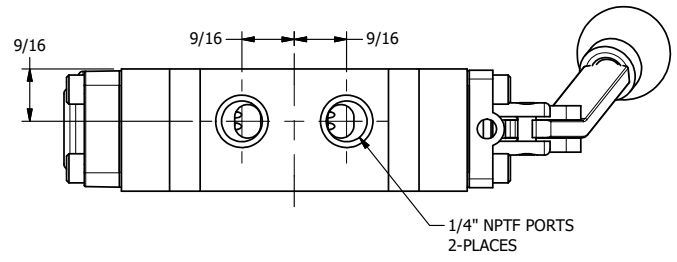

4

3

2

1

**AAA**  
PRODUCTS  
INTERNATIONAL

**AAA PRODUCTS  
INTERNATIONAL**  
7114 Harry Hines Blvd  
Dallas, TX 75235

TITLE: 1/4" STACK, LEVER, 2 POS,  
RVRS SPR RTRN, BENT LEVER LEFT

DRAWING NO.:  
DIM\_BHA2BL