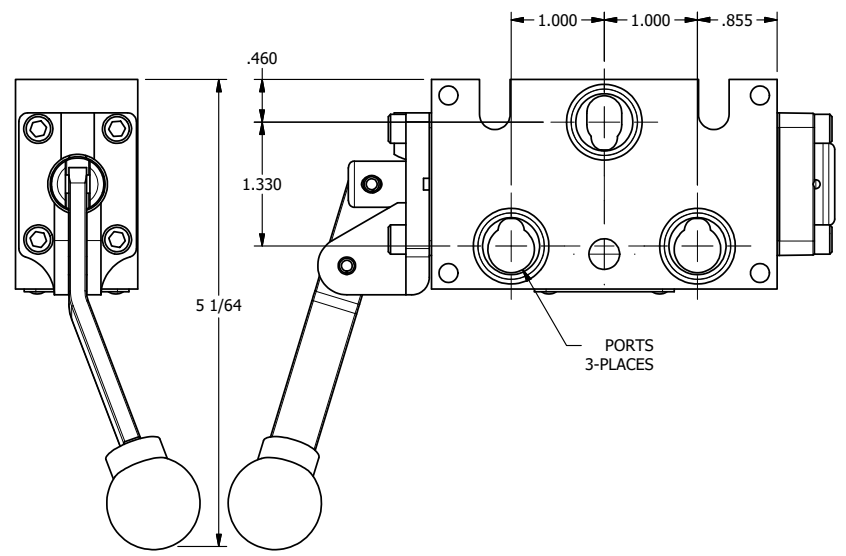

4

3

2

1

**AAA**  
PRODUCTS  
INTERNATIONAL

**AAA PRODUCTS  
INTERNATIONAL**  
7114 Harry Hines Blvd  
Dallas, TX 75235

TITLE: 1/4" STACK, LEVER, 2 POS,  
RVRS SPR RTRN, BENT LEVER LEFT

DRAWING NO.:  
DIM\_BHA2BL