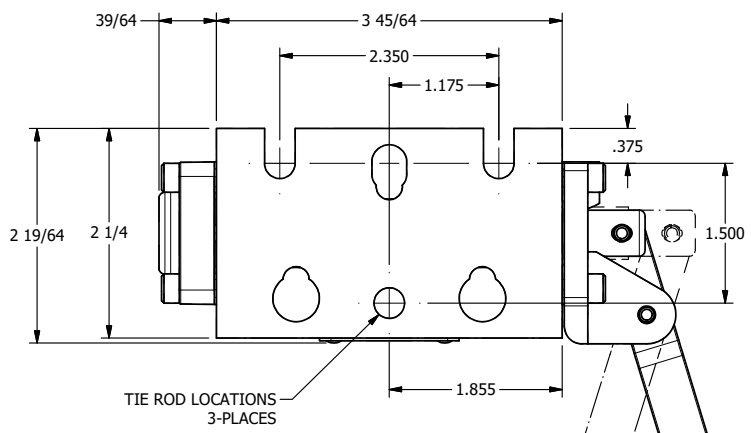

4

3

2

1

**AAA**  
PRODUCTS  
INTERNATIONAL

**AAA PRODUCTS  
INTERNATIONAL**  
7114 Harry Hines Blvd  
Dallas, TX 75235

TITLE: 1/4" STACK, LEVER, 2 POS,  
RVRS SPR RTRN, BENT LEVER LEFT

DRAWING NO.:  
DIM\_BHA2BL