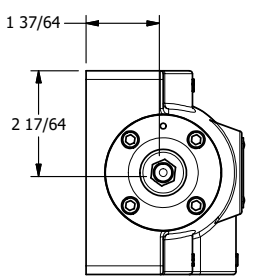

4

3

2

1

**AAA**  
PRODUCTS  
INTERNATIONAL

**AAA PRODUCTS INTERNATIONAL**  
7114 Harry Hines Blvd  
Dallas, TX 75235

TITLE: 1" SUBPLATE, DIFF PILOT, 3 POS,  
SPR CTR, CLSD CTR SPL,  
DIFF PILOT RTRN

DRAWING NO.:  
**DIM\_DY8P**