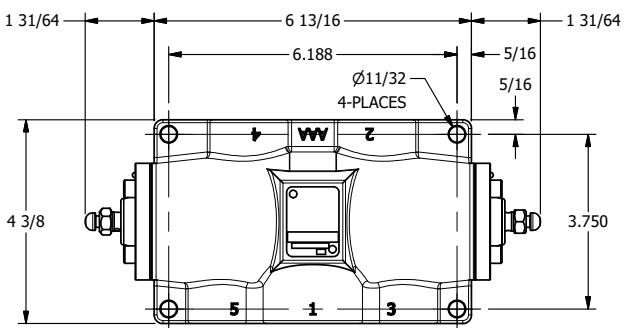

4

3

2

1

**AAA**  
PRODUCTS  
INTERNATIONAL

**AAA PRODUCTS INTERNATIONAL**  
7114 Harry Hines Blvd  
Dallas, TX 75235

TITLE: 1" SUBPLATE, DIFF PILOT, 3 POS,  
SPR CTR, CLSD CTR SPL,  
DIFF PILOT RTRN

DRAWING NO.:  
**DIM\_DY8P**