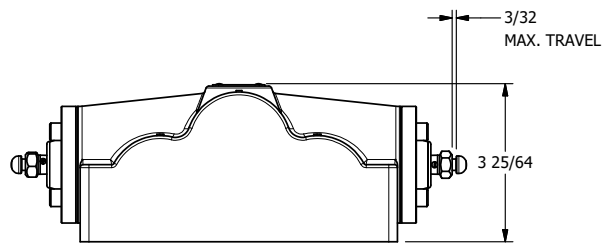

4

3

2

1

**AAA**  
PRODUCTS  
INTERNATIONAL

**AAA PRODUCTS INTERNATIONAL**  
7114 Harry Hines Blvd  
Dallas, TX 75235

TITLE: 1" SUBPLATE, DIFF PILOT, 3 POS,  
SPR CTR, CLSD CTR SPL,  
DIFF PILOT RTRN

DRAWING NO.:  
**DIM\_DY8P**