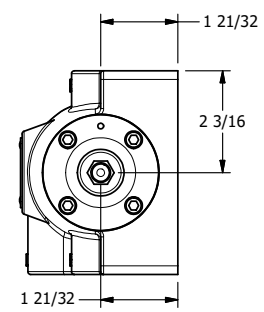

4

3

2

1

**AAA**  
PRODUCTS  
INTERNATIONAL

**AAA PRODUCTS INTERNATIONAL**  
7114 Harry Hines Blvd  
Dallas, TX 75235

TITLE: 1" SUBPLATE, DIFF PILOT, 3 POS,  
SPR CTR, CLSD CTR SPL,  
DIFF PILOT RTRN

DRAWING NO.:  
**DIM\_DY8P**