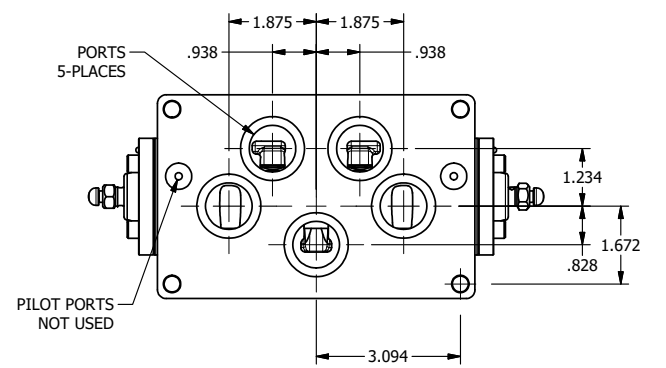

4

3

2

1

**AAA**  
PRODUCTS  
INTERNATIONAL

**AAA PRODUCTS INTERNATIONAL**  
7114 Harry Hines Blvd  
Dallas, TX 75235

TITLE: 1" SUBPLATE, DIFF PILOT, 3 POS,  
SPR CTR, CLSD CTR SPL,  
DIFF PILOT RTRN

DRAWING NO.:  
**DIM\_DY8P**