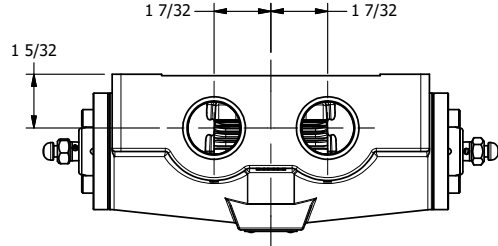

4

3

2

1

AAA
PRODUCTS
INTERNATIONAL

**AAA PRODUCTS
INTERNATIONAL**
7114 Harry Hines Blvd
Dallas, TX 75235

TITLE: 1" SIDE PORT, DIFF PILOT, 3 POS,
SPR CTR, REGEN CTR SPL,
DIFF PILOT RTRN

DRAWING NO.:
DIM_DY8D