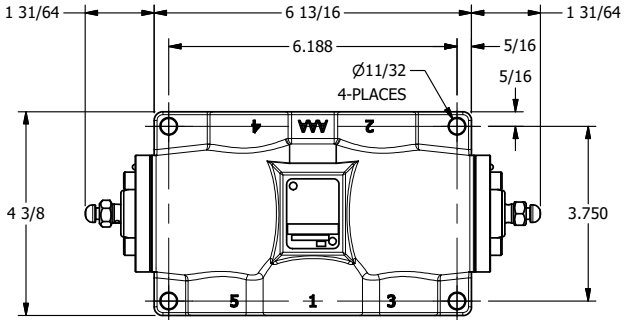

4

3

2

1

AAA
PRODUCTS
INTERNATIONAL

**AAA PRODUCTS
INTERNATIONAL**
7114 Harry Hines Blvd
Dallas, TX 75235

TITLE: 1" SIDE PORT, DIFF PILOT, 3 POS,
SPR CTR, REGEN CTR SPL,
DIFF PILOT RTRN

DRAWING NO.:
DIM_DY8D