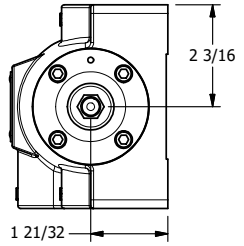

4

3

2

1

AAA
PRODUCTS
INTERNATIONAL

**AAA PRODUCTS
INTERNATIONAL**
7114 Harry Hines Blvd
Dallas, TX 75235

TITLE: 1" SIDE PORT, DIFF PILOT, 3 POS,
SPR CTR, REGEN CTR SPL,
DIFF PILOT RTRN

DRAWING NO.:
DIM_DY8D