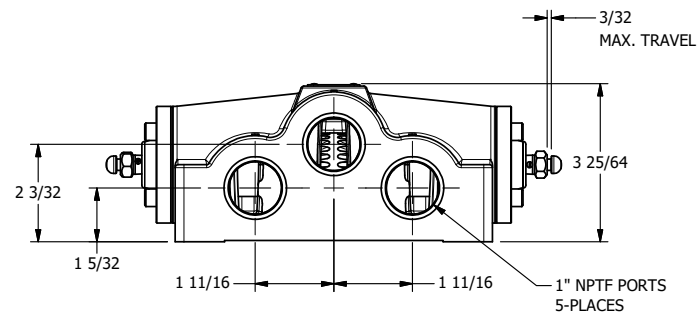

4

3

2

1

AAA
PRODUCTS
INTERNATIONAL

**AAA PRODUCTS
INTERNATIONAL**
7114 Harry Hines Blvd
Dallas, TX 75235

TITLE: 1" SIDE PORT, DIFF PILOT, 3 POS,
SPR CTR, REGEN CTR SPL,
DIFF PILOT RTRN

DRAWING NO.:
DIM_DY8D