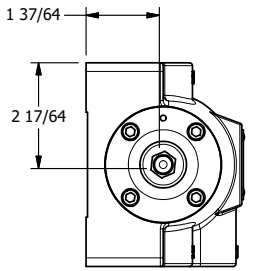

4

3

2

1

AAA
PRODUCTS
INTERNATIONAL

**AAA PRODUCTS
INTERNATIONAL**
7114 Harry Hines Blvd
Dallas, TX 75235

TITLE: 1" SIDE PORT, DIFF PILOT, 3 POS,
SPR CTR, REGEN CTR SPL,
DIFF PILOT RTRN

DRAWING NO.:
DIM_DY8D