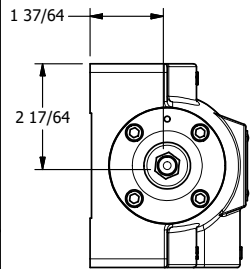

4

3

2

1

AAA
PRODUCTS
INTERNATIONAL

**AAA PRODUCTS
INTERNATIONAL**
7114 Harry Hines Blvd
Dallas, TX 75235

TITLE: 1" SIDE PORT, DIFF PILOT, 3 POS,
SPR CTR, CLSD CTR SPL,
DIFF PILOT RTRN

DRAWING NO.:
DIM_DY8