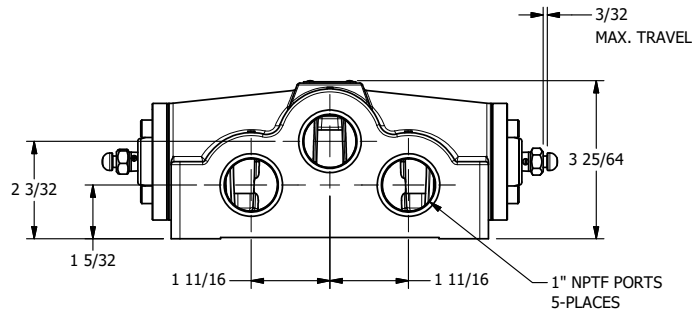

4

3

2

1

AAA
PRODUCTS
INTERNATIONAL

**AAA PRODUCTS
INTERNATIONAL**
7114 Harry Hines Blvd
Dallas, TX 75235

TITLE: 1" SIDE PORT, DIFF PILOT, 3 POS,
SPR CTR, CLSD CTR SPL,
DIFF PILOT RTRN

DRAWING NO.:
DIM_DY8