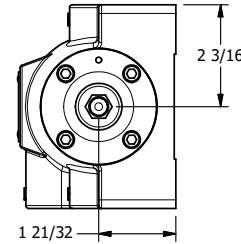

4

3

2

1

AAA
PRODUCTS
INTERNATIONAL

**AAA PRODUCTS
INTERNATIONAL**
7114 Harry Hines Blvd
Dallas, TX 75235

TITLE: 1" SIDE PORT, DIFF PILOT, 3 POS,
SPR CTR, CLSD CTR SPL,
DIFF PILOT RTRN

DRAWING NO.:
DIM_DY8