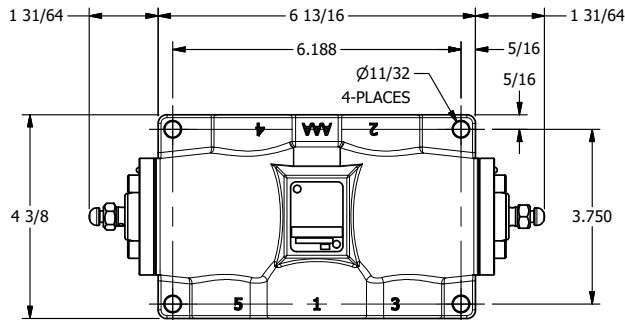

4

3

2

1

AAA
PRODUCTS
INTERNATIONAL

**AAA PRODUCTS
INTERNATIONAL**
7114 Harry Hines Blvd
Dallas, TX 75235

TITLE: 1" SIDE PORT, DIFF PILOT, 3 POS,
SPR CTR, CLSD CTR SPL,
DIFF PILOT RTRN

DRAWING NO.:
DIM_DY8