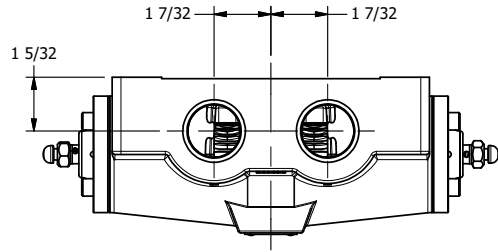

4

3

2

1

AAA
PRODUCTS
INTERNATIONAL

**AAA PRODUCTS
INTERNATIONAL**
7114 Harry Hines Blvd
Dallas, TX 75235

TITLE: 1" SIDE PORT, DIFF PILOT, 3 POS,
SPR CTR, CLSD CTR SPL,
DIFF PILOT RTRN

DRAWING NO.:
DIM_DY8