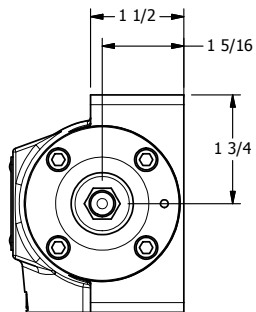

4

3

2

1

B

B

A

A

4

3

2

1

A

A

AAA
PRODUCTS
INTERNATIONAL

**AAA PRODUCTS
INTERNATIONAL**
7114 Harry Hines Blvd
Dallas, TX 75235

TITLE: 1/2" SUBPLATE, DIFF PILOT, 3 POS,
SPR CTR, FLOAT CTR SPL,
DIFF PILOT RTRN

DRAWING NO.:
DIM_DY4PG

THE INFORMATION CONTAINED WITHIN THIS DOCUMENT IS PROPRIETARY TO AAA PRODUCTS AND MAY NOT BE DISCLOSED WITHOUT PRIOR WRITTEN CONSENT