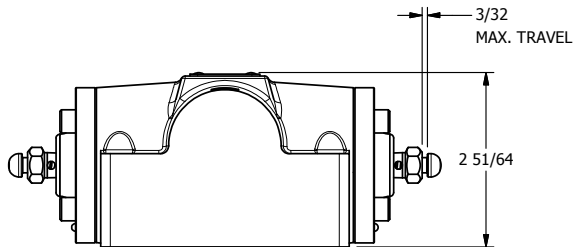

4

3

2

1

A

A

AAA
PRODUCTS
INTERNATIONAL

**AAA PRODUCTS
INTERNATIONAL**
7114 Harry Hines Blvd
Dallas, TX 75235

TITLE: 1/2" SUBPLATE, DIFF PILOT, 3 POS,
SPR CTR, FLOAT CTR SPL,
DIFF PILOT RTRN

DRAWING NO.:
DIM_DY4PG

THE INFORMATION CONTAINED WITHIN THIS DOCUMENT IS PROPRIETARY TO AAA PRODUCTS AND MAY NOT BE DISCLOSED WITHOUT PRIOR WRITTEN CONSENT