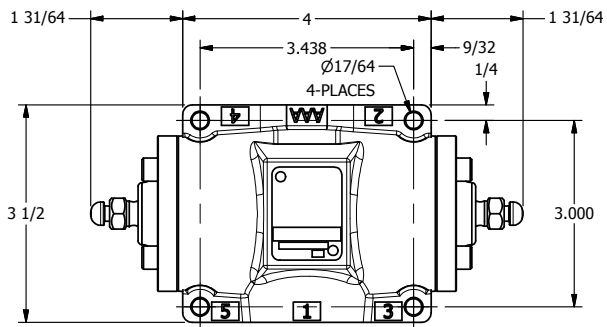

4

3

2

1

B

B

A

A

TITLE: 1/2" SUBPLATE, DIFF PILOT, 3 POS,  
SPR CTR, FLOAT CTR SPL,  
DIFF PILOT RTRN

DRAWING NO.:  
DIM\_DY4PG

THE INFORMATION CONTAINED WITHIN THIS DOCUMENT IS PROPRIETARY TO AAA PRODUCTS AND MAY NOT BE DISCLOSED WITHOUT PRIOR WRITTEN CONSENT