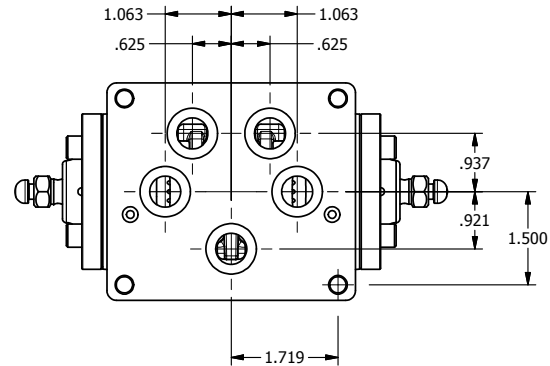

4

3

2

1

B

B

A

A

TITLE: 1/2" SUBPLATE, DIFF PILOT, 3 POS,  
SPR CTR, FLOAT CTR SPL,  
DIFF PILOT RTRN

DRAWING NO.:  
DIM\_DY4PG

THE INFORMATION CONTAINED WITHIN THIS DOCUMENT IS PROPRIETARY TO AAA PRODUCTS AND MAY NOT BE DISCLOSED WITHOUT PRIOR WRITTEN CONSENT