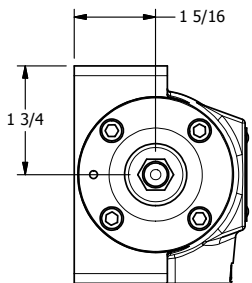

4

3

2

1

B

B

A

A

4

3

2

1

A

A

AAA
PRODUCTS
INTERNATIONAL

**AAA PRODUCTS
INTERNATIONAL**
7114 Harry Hines Blvd
Dallas, TX 75235

TITLE: 1/2" SUBPLATE, DIFF PILOT, 3 POS,
SPR CTR, FLOAT CTR SPL,
DIFF PILOT RTRN

DRAWING NO.:
DIM_DY4PG

THE INFORMATION CONTAINED WITHIN THIS DOCUMENT IS PROPRIETARY TO AAA PRODUCTS AND MAY NOT BE DISCLOSED WITHOUT PRIOR WRITTEN CONSENT