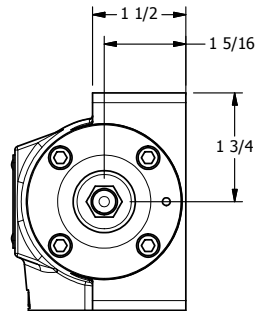

4

3

2

1

AAA
PRODUCTS
INTERNATIONAL

**AAA PRODUCTS
INTERNATIONAL**
7114 Harry Hines Blvd
Dallas, TX 75235

TITLE: 1/2" SUBPLATE, DIFF PILOT, 3 POS,
SPR CTR, REGEN CTR SPL,
DIFF PILOT RTRN

DRAWING NO.:
DIM_DY4PD