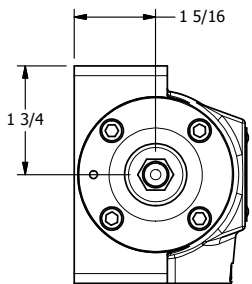

4

3

2

1

AAA
PRODUCTS
INTERNATIONAL

**AAA PRODUCTS
INTERNATIONAL**
7114 Harry Hines Blvd
Dallas, TX 75235

TITLE: 1/2" SUBPLATE, DIFF PILOT, 3 POS,
SPR CTR, REGEN CTR SPL,
DIFF PILOT RTRN

DRAWING NO.:
DIM_DY4PD