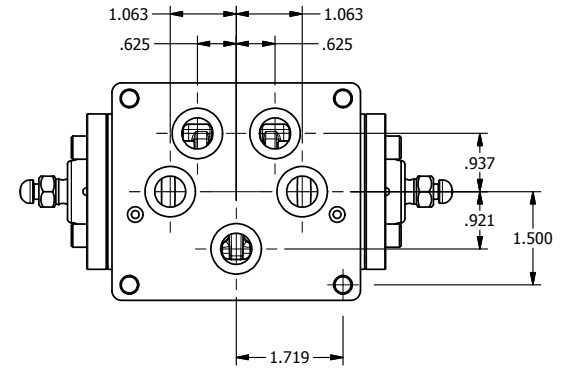

4

3

2

1

AAA
PRODUCTS
INTERNATIONAL

**AAA PRODUCTS
INTERNATIONAL**
7114 Harry Hines Blvd
Dallas, TX 75235

TITLE: 1/2" SUBPLATE, DIFF PILOT, 3 POS,
SPR CTR, REGEN CTR SPL,
DIFF PILOT RTRN

DRAWING NO.:
DIM_DY4PD