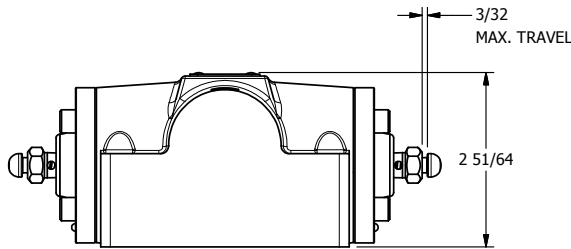

4

3

2

1

AAA
PRODUCTS
INTERNATIONAL

**AAA PRODUCTS
INTERNATIONAL**
7114 Harry Hines Blvd
Dallas, TX 75235

TITLE: 1/2" SUBPLATE, DIFF PILOT, 3 POS,
SPR CTR, REGEN CTR SPL,
DIFF PILOT RTRN

DRAWING NO.:
DIM_DY4PD