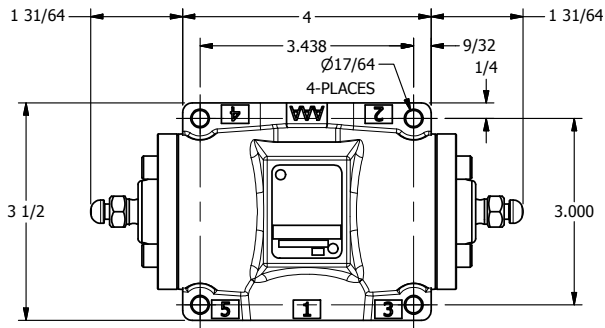

4

3

2

1

AAA
PRODUCTS
INTERNATIONAL

**AAA PRODUCTS
INTERNATIONAL**
7114 Harry Hines Blvd
Dallas, TX 75235

TITLE: 1/2" SUBPLATE, DIFF PILOT, 3 POS,
SPR CTR, REGEN CTR SPL,
DIFF PILOT RTRN

DRAWING NO.:
DIM_DY4PD