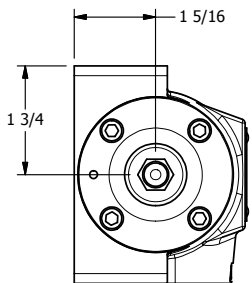

4

3

2

1

AAA
PRODUCTS
INTERNATIONAL

**AAA PRODUCTS
INTERNATIONAL**
7114 Harry Hines Blvd
Dallas, TX 75235

TITLE: 1/2" SUBPLATE, DIFF PILOT, 3 POS,
SPR CTR, CLSD CTR SPL,
DIFF PILOT RTRN

DRAWING NO.:
DIM_DY4P