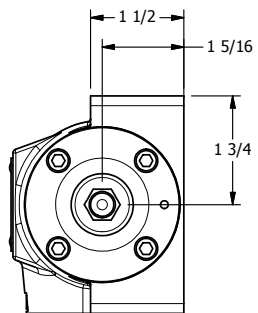

4

3

2

1

AAA
PRODUCTS
INTERNATIONAL

**AAA PRODUCTS
INTERNATIONAL**
7114 Harry Hines Blvd
Dallas, TX 75235

TITLE: 1/2" SUBPLATE, DIFF PILOT, 3 POS,
SPR CTR, CLSD CTR SPL,
DIFF PILOT RTRN

DRAWING NO.:
DIM_DY4P