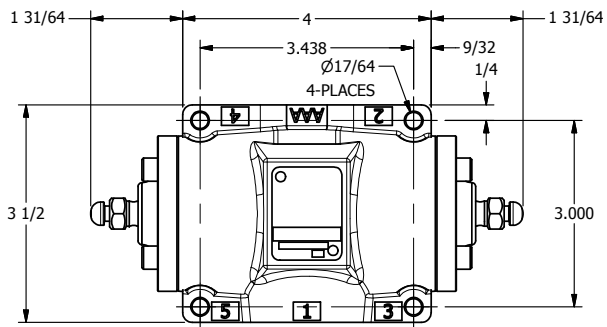

4

3

2

1

AAA
PRODUCTS
INTERNATIONAL

**AAA PRODUCTS
INTERNATIONAL**
7114 Harry Hines Blvd
Dallas, TX 75235

TITLE: 1/2" SUBPLATE, DIFF PILOT, 3 POS,
SPR CTR, CLSD CTR SPL,
DIFF PILOT RTRN

DRAWING NO.:
DIM_DY4P