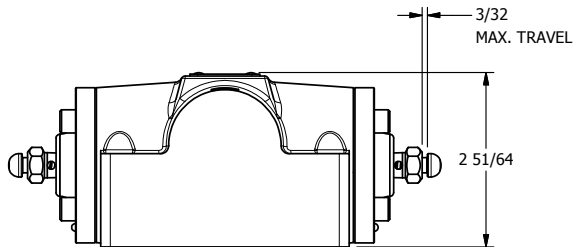

4

3

2

1

AAA
PRODUCTS
INTERNATIONAL

**AAA PRODUCTS
INTERNATIONAL**
7114 Harry Hines Blvd
Dallas, TX 75235

TITLE: 1/2" SUBPLATE, DIFF PILOT, 3 POS,
SPR CTR, CLSD CTR SPL,
DIFF PILOT RTRN

DRAWING NO.:
DIM_DY4P