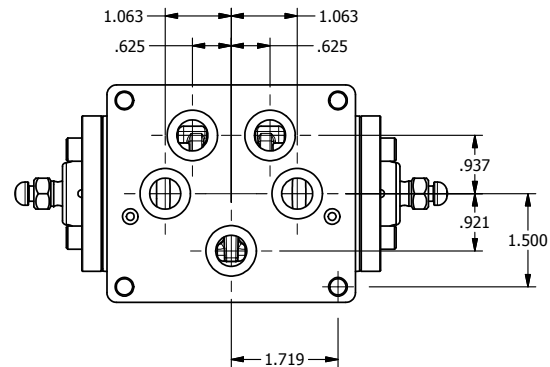

4

3

2

1

AAA
PRODUCTS
INTERNATIONAL

**AAA PRODUCTS
INTERNATIONAL**
7114 Harry Hines Blvd
Dallas, TX 75235

TITLE: 1/2" SUBPLATE, DIFF PILOT, 3 POS,
SPR CTR, CLSD CTR SPL,
DIFF PILOT RTRN

DRAWING NO.:
DIM_DY4P