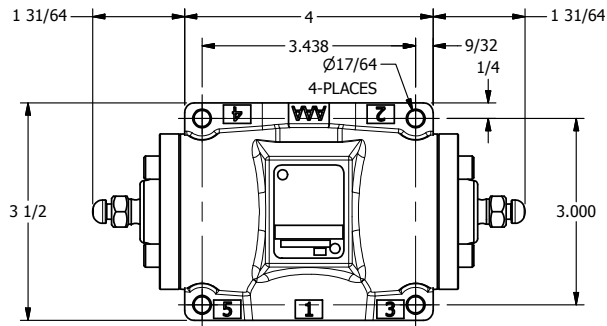

4

3

2

1

AAA
PRODUCTS
INTERNATIONAL

**AAA PRODUCTS
INTERNATIONAL**
7114 Harry Hines Blvd
Dallas, TX 75235

TITLE: 1/2" SIDE PORT, DIFF PILOT, 3 POS,
SPR CTR, REGEN CTR SPL,
DIFF PILOT RTRN

DRAWING NO.:
DIM_DY4D