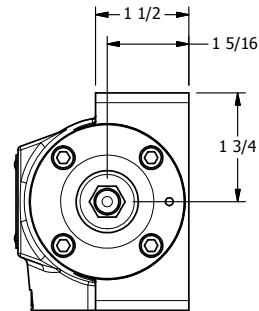

4

3

2

1

AAA
PRODUCTS
INTERNATIONAL

**AAA PRODUCTS
INTERNATIONAL**
7114 Harry Hines Blvd
Dallas, TX 75235

TITLE: 1/2" SIDE PORT, DIFF PILOT, 3 POS,
SPR CTR, REGEN CTR SPL,
DIFF PILOT RTRN

DRAWING NO.:
DIM_DY4D