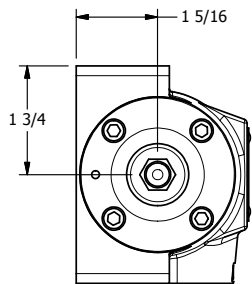

4

3

2

1

AAA
PRODUCTS
INTERNATIONAL

**AAA PRODUCTS
INTERNATIONAL**
7114 Harry Hines Blvd
Dallas, TX 75235

TITLE: 1/2" SIDE PORT, DIFF PILOT, 3 POS,
SPR CTR, REGEN CTR SPL,
DIFF PILOT RTRN

DRAWING NO.:
DIM_DY4D