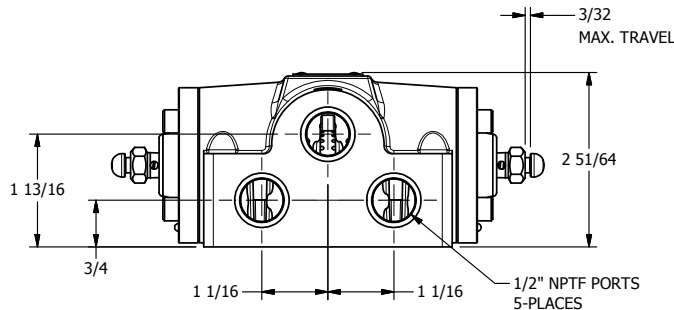

4

3

2

1

AAA
PRODUCTS
INTERNATIONAL

**AAA PRODUCTS
INTERNATIONAL**
7114 Harry Hines Blvd
Dallas, TX 75235

TITLE: 1/2" SIDE PORT, DIFF PILOT, 3 POS,
SPR CTR, REGEN CTR SPL,
DIFF PILOT RTRN

DRAWING NO.:
DIM_DY4D