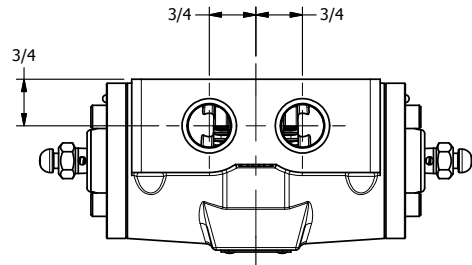

4

3

2

1

AAA
PRODUCTS
INTERNATIONAL

**AAA PRODUCTS
INTERNATIONAL**
7114 Harry Hines Blvd
Dallas, TX 75235

TITLE: 1/2" SIDE PORT, DIFF PILOT, 3 POS,
SPR CTR, REGEN CTR SPL,
DIFF PILOT RTRN

DRAWING NO.:
DIM_DY4D