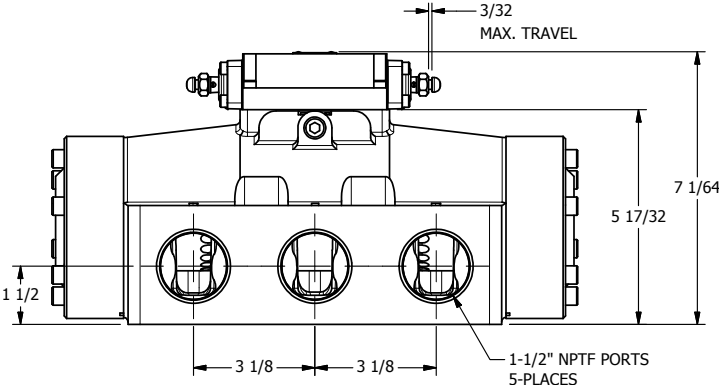

4

3

2

1

Ø17/32
4-PLACES

AAA
PRODUCTS
INTERNATIONAL

**AAA PRODUCTS
INTERNATIONAL**
7114 Harry Hines Blvd
Dallas, TX 75235

TITLE:
1-1/2" SIDE PORT, DIFF PILOT, 3 POS,
SPR CTR, FLOAT CTR SPL,
DIFF PILOT RTRN

DRAWING NO.:
DIM_DY12G

THE INFORMATION CONTAINED WITHIN THIS DOCUMENT IS PROPRIETARY TO AAA PRODUCTS AND MAY NOT BE DISCLOSED WITHOUT PRIOR WRITTEN CONSENT