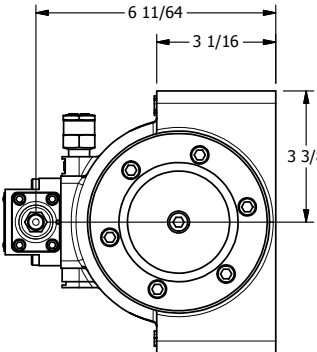

4

3

2

1

Ø17/32
4-PLACES

AAA
PRODUCTS
INTERNATIONAL

**AAA PRODUCTS
INTERNATIONAL**
7114 Harry Hines Blvd
Dallas, TX 75235

TITLE:
1-1/2" SIDE PORT, DIFF PILOT, 3 POS,
SPR CTR, FLOAT CTR SPL,
DIFF PILOT RTRN

DRAWING NO.:
DIM_DY12G

THE INFORMATION CONTAINED WITHIN THIS DOCUMENT IS PROPRIETARY TO AAA PRODUCTS AND MAY NOT BE DISCLOSED WITHOUT PRIOR WRITTEN CONSENT