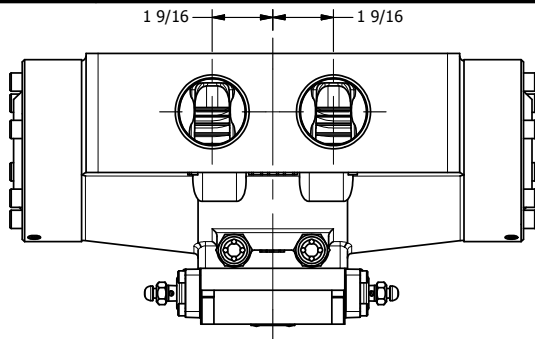

4

3

2

1

Ø17/32
4-PLACES

AAA
PRODUCTS
INTERNATIONAL

**AAA PRODUCTS
INTERNATIONAL**
7114 Harry Hines Blvd
Dallas, TX 75235

TITLE:
1-1/2" SIDE PORT, DIFF PILOT, 3 POS,
SPR CTR, FLOAT CTR SPL,
DIFF PILOT RTRN

DRAWING NO.:
DIM_DY12G

THE INFORMATION CONTAINED WITHIN THIS DOCUMENT IS PROPRIETARY TO AAA PRODUCTS AND MAY NOT BE DISCLOSED WITHOUT PRIOR WRITTEN CONSENT