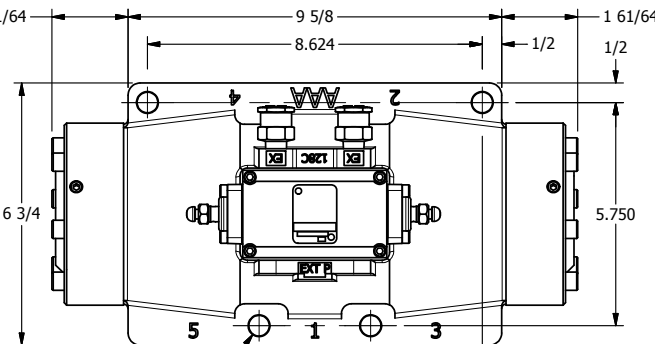

4

3

2

1

Ø17/32
4-PLACES

AAA
PRODUCTS
INTERNATIONAL

**AAA PRODUCTS
INTERNATIONAL**
7114 Harry Hines Blvd
Dallas, TX 75235

TITLE:
1-1/2" SIDE PORT, DIFF PILOT, 3 POS,
SPR CTR, FLOAT CTR SPL,
DIFF PILOT RTRN

DRAWING NO.:
DIM_DY12G

THE INFORMATION CONTAINED WITHIN THIS DOCUMENT IS PROPRIETARY TO AAA PRODUCTS AND MAY NOT BE DISCLOSED WITHOUT PRIOR WRITTEN CONSENT