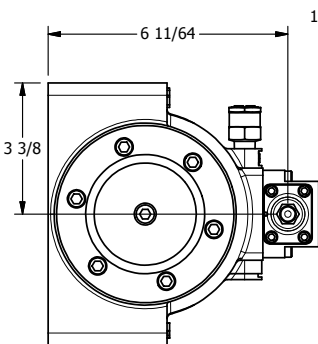

4

3

2

1

Ø17/32
4-PLACES

AAA
PRODUCTS
INTERNATIONAL

**AAA PRODUCTS
INTERNATIONAL**
7114 Harry Hines Blvd
Dallas, TX 75235

TITLE:
1-1/2" SIDE PORT, DIFF PILOT, 3 POS,
SPR CTR, FLOAT CTR SPL,
DIFF PILOT RTRN

DRAWING NO.:
DIM_DY12G

THE INFORMATION CONTAINED WITHIN THIS DOCUMENT IS PROPRIETARY TO AAA PRODUCTS AND MAY NOT BE DISCLOSED WITHOUT PRIOR WRITTEN CONSENT