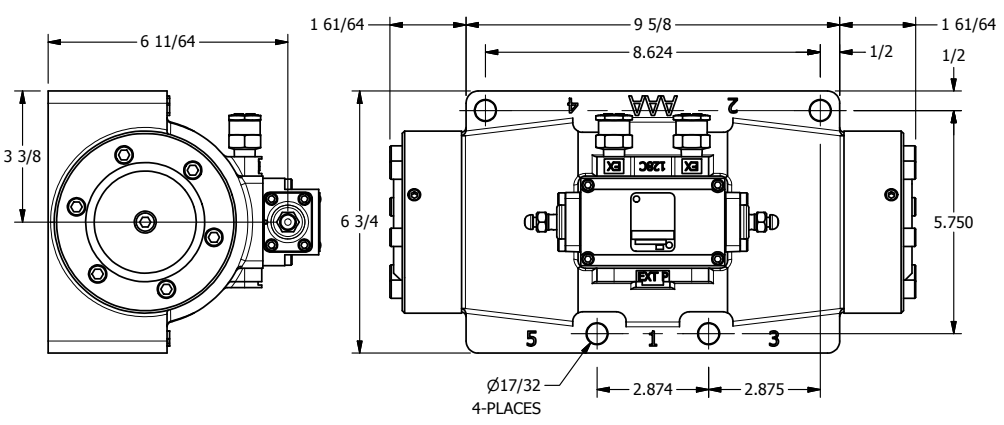

4

3

2

1

**AAA**  
PRODUCTS  
INTERNATIONAL

**AAA PRODUCTS INTERNATIONAL**  
7114 Harry Hines Blvd  
Dallas, TX 75235

TITLE: 1-1/2" SIDE PORT, DIFF PILOT, 3 POS,  
SPR CTR, REGEN CTR SPL,  
DIFF PILOT RTRN

DRAWING NO.:  
DIM\_DY12D