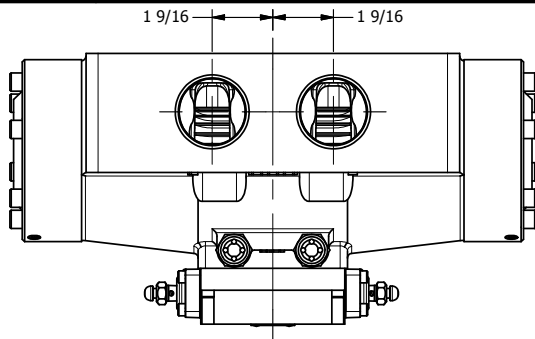

4

3

2

1

**AAA**  
PRODUCTS  
INTERNATIONAL

**AAA PRODUCTS INTERNATIONAL**  
7114 Harry Hines Blvd  
Dallas, TX 75235

TITLE: 1-1/2" SIDE PORT, DIFF PILOT, 3 POS,  
SPR CTR, REGEN CTR SPL,  
DIFF PILOT RTRN

DRAWING NO.:  
DIM\_DY12D