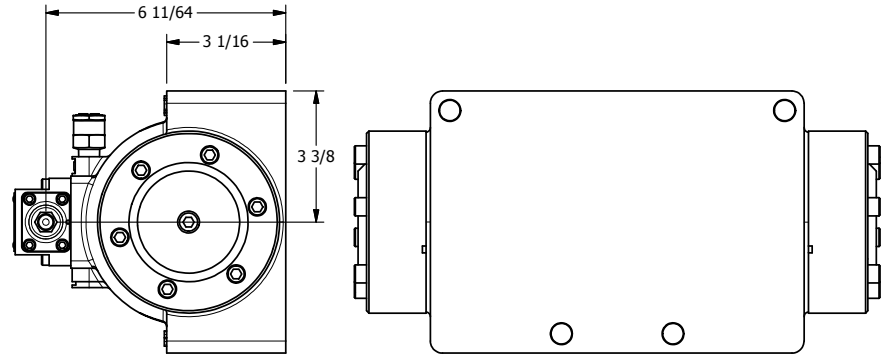

4

3

2

1

**AAA**  
PRODUCTS  
INTERNATIONAL

**AAA PRODUCTS INTERNATIONAL**  
7114 Harry Hines Blvd  
Dallas, TX 75235

TITLE: 1-1/2" SIDE PORT, DIFF PILOT, 3 POS,  
SPR CTR, REGEN CTR SPL,  
DIFF PILOT RTRN

DRAWING NO.:  
DIM\_DY12D