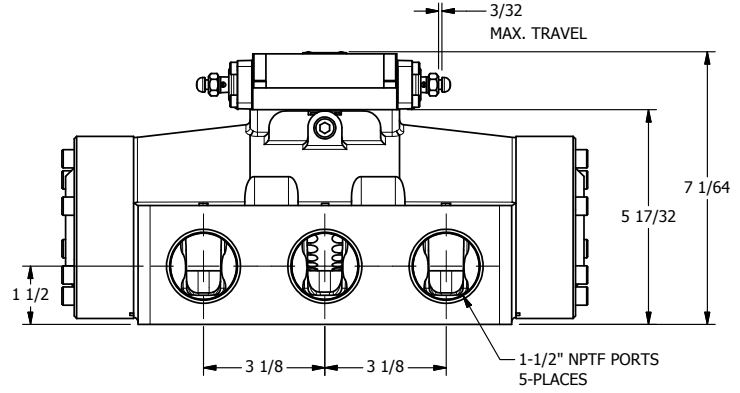

4

3

2

1

**AAA**  
PRODUCTS  
INTERNATIONAL

**AAA PRODUCTS INTERNATIONAL**  
7114 Harry Hines Blvd  
Dallas, TX 75235

TITLE: 1-1/2" SIDE PORT, DIFF PILOT, 3 POS,  
SPR CTR, REGEN CTR SPL,  
DIFF PILOT RTRN

DRAWING NO.:  
DIM\_DY12D