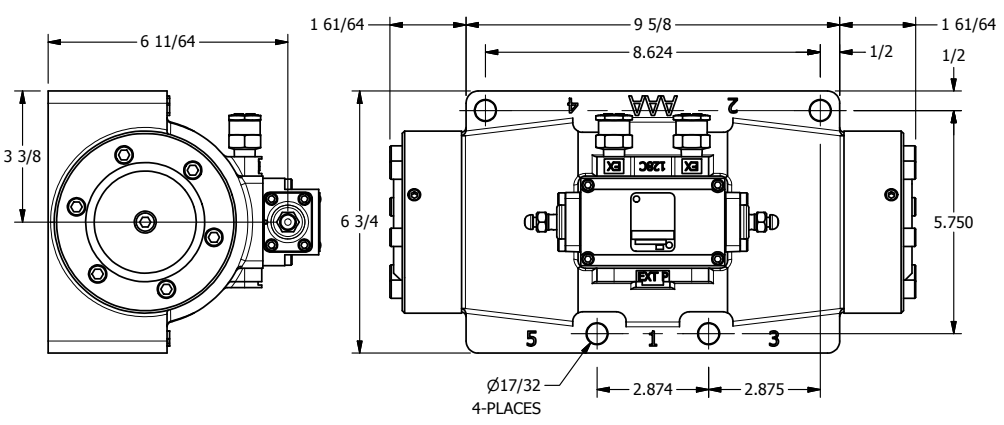

4

3

2

1

AAA
PRODUCTS
INTERNATIONAL

AAA PRODUCTS INTERNATIONAL
7114 Harry Hines Blvd
Dallas, TX 75235

TITLE: 1-1/2" SIDE PORT, DIFF PILOT, 3 POS,
SPR CTR, CLSD CTR SPL,
DIFF PILOT RTRN

DRAWING NO.:
DIM_DY12