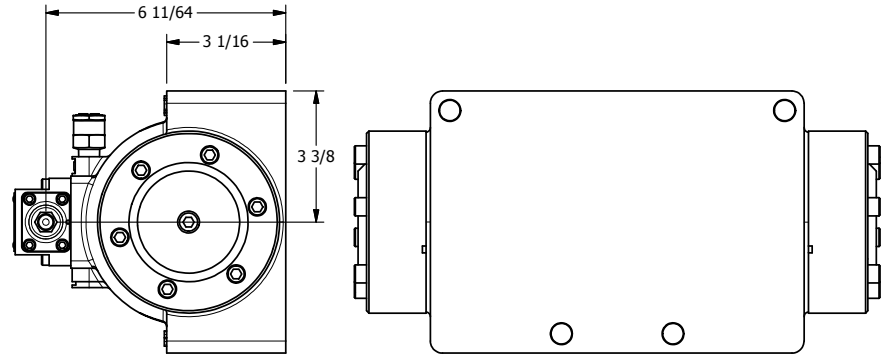

4

3

2

1

AAA
PRODUCTS
INTERNATIONAL

AAA PRODUCTS INTERNATIONAL
7114 Harry Hines Blvd
Dallas, TX 75235

TITLE: 1-1/2" SIDE PORT, DIFF PILOT, 3 POS,
SPR CTR, CLSD CTR SPL,
DIFF PILOT RTRN

DRAWING NO.:
DIM_DY12