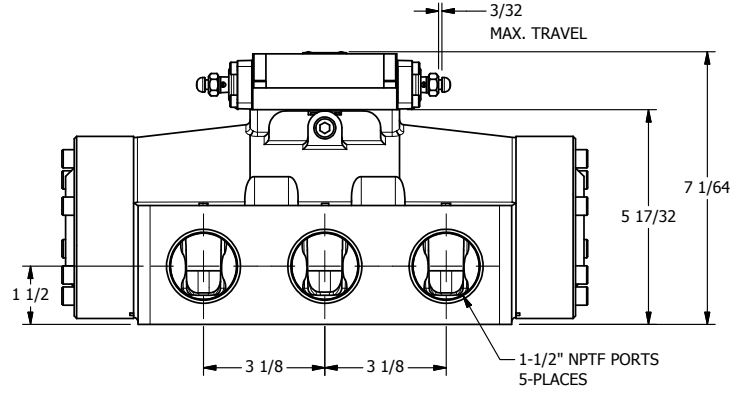

4

3

2

1

AAA
PRODUCTS
INTERNATIONAL

AAA PRODUCTS INTERNATIONAL
7114 Harry Hines Blvd
Dallas, TX 75235

TITLE: 1-1/2" SIDE PORT, DIFF PILOT, 3 POS,
SPR CTR, CLSD CTR SPL,
DIFF PILOT RTRN

DRAWING NO.:
DIM_DY12