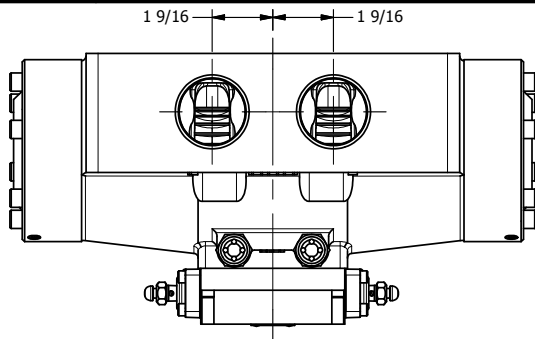

4

3

2

1

AAA
PRODUCTS
INTERNATIONAL

AAA PRODUCTS INTERNATIONAL
7114 Harry Hines Blvd
Dallas, TX 75235

TITLE: 1-1/2" SIDE PORT, DIFF PILOT, 3 POS,
SPR CTR, CLSD CTR SPL,
DIFF PILOT RTRN

DRAWING NO.:
DIM_DY12