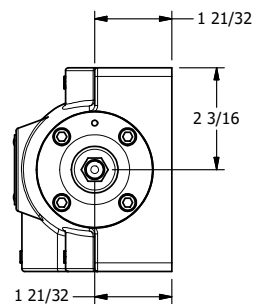

4

3

2

1

3/32
MAX. TRAVEL

3 25/64

AAA
PRODUCTS
INTERNATIONAL

**AAA PRODUCTS
INTERNATIONAL**
7114 Harry Hines Blvd
Dallas, TX 75235

TITLE: 1" SUBPLATE, DIFF PILOT, 2 POS,
SPRING RTRN

DRAWING NO.:
DIM_DO8P

THE INFORMATION CONTAINED WITHIN THIS DOCUMENT IS PROPRIETARY TO AAA PRODUCTS AND MAY NOT BE DISCLOSED WITHOUT PRIOR WRITTEN CONSENT