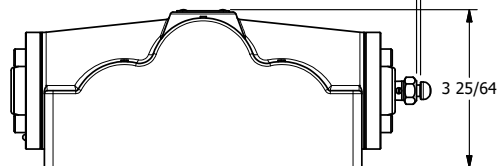

3/32
MAX. TRAVEL