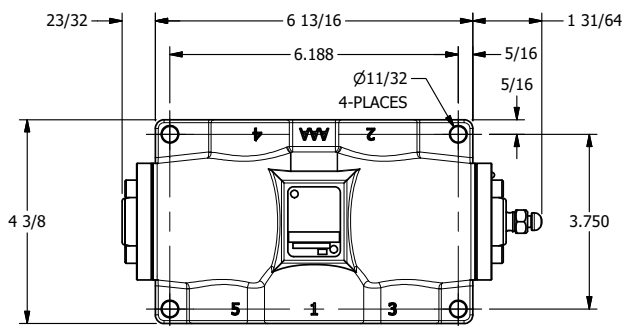

4

3

2

1

3/32
MAX. TRAVEL

3 25/64

AAA
PRODUCTS
INTERNATIONAL

**AAA PRODUCTS
INTERNATIONAL**
7114 Harry Hines Blvd
Dallas, TX 75235

TITLE: 1" SUBPLATE, DIFF PILOT, 2 POS,
SPRING RTRN

DRAWING NO.:
DIM_DO8P

THE INFORMATION CONTAINED WITHIN THIS DOCUMENT IS PROPRIETARY TO AAA PRODUCTS AND MAY NOT BE DISCLOSED WITHOUT PRIOR WRITTEN CONSENT