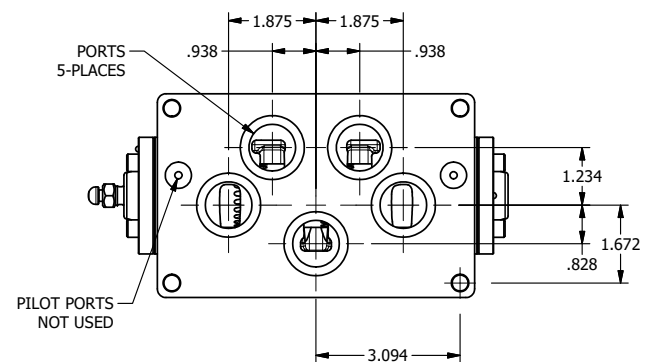

4

3

2

1

3/32
MAX. TRAVEL

3 25/64

AAA
PRODUCTS
INTERNATIONAL

**AAA PRODUCTS
INTERNATIONAL**
7114 Harry Hines Blvd
Dallas, TX 75235

TITLE: 1" SUBPLATE, DIFF PILOT, 2 POS,
SPRING RTRN

DRAWING NO.:
DIM_DO8P

THE INFORMATION CONTAINED WITHIN THIS DOCUMENT IS PROPRIETARY TO AAA PRODUCTS AND MAY NOT BE DISCLOSED WITHOUT PRIOR WRITTEN CONSENT