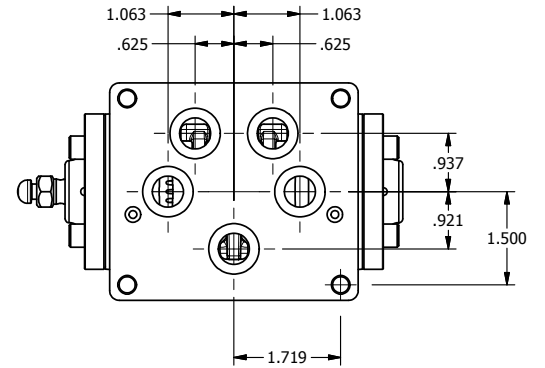

4

3

2

1

B

B

A

A

4

3

2

1

**AAA**  
PRODUCTS  
INTERNATIONAL

**AAA PRODUCTS  
INTERNATIONAL**  
7114 Harry Hines Blvd  
Dallas, TX 75235

TITLE: 1/2" SUBPLATE, DIFF PILOT, 2 POS,  
SPRING RTRN

DRAWING NO.:  
DIM\_DO4P