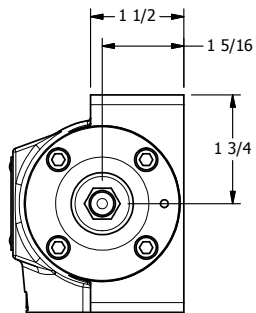

4

3

2

1

B

B

A

A

4

3

2

1

AAA
PRODUCTS
INTERNATIONAL

**AAA PRODUCTS
INTERNATIONAL**
7114 Harry Hines Blvd
Dallas, TX 75235

TITLE: 1/2" SUBPLATE, DIFF PILOT, 2 POS,
SPRING RTRN

DRAWING NO.:
DIM_DO4P

THE INFORMATION CONTAINED WITHIN THIS DOCUMENT IS PROPRIETARY TO AAA PRODUCTS AND MAY NOT BE DISCLOSED WITHOUT PRIOR WRITTEN CONSENT