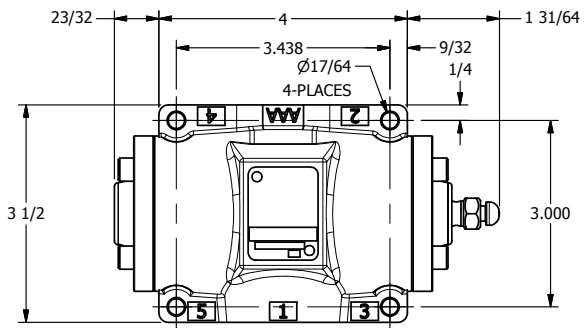

4

3

2

1

B

B

A

A

4

3

2

1

**AAA**  
PRODUCTS  
INTERNATIONAL

**AAA PRODUCTS  
INTERNATIONAL**  
7114 Harry Hines Blvd  
Dallas, TX 75235

TITLE: 1/2" SUBPLATE, DIFF PILOT, 2 POS,  
SPRING RTRN

DRAWING NO.:  
DIM\_DO4P