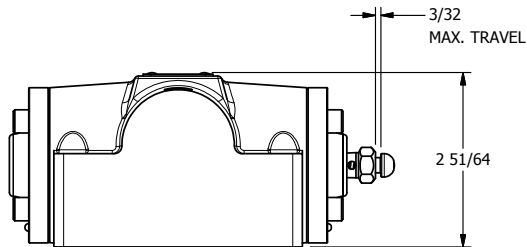

4

3

2

1

B

B

A

A

4

3

2

1

AAA
PRODUCTS
INTERNATIONAL

**AAA PRODUCTS
INTERNATIONAL**
7114 Harry Hines Blvd
Dallas, TX 75235

TITLE: 1/2" SUBPLATE, DIFF PILOT, 2 POS,
SPRING RTRN

DRAWING NO.:
DIM_DO4P

THE INFORMATION CONTAINED WITHIN THIS DOCUMENT IS PROPRIETARY TO AAA PRODUCTS AND MAY NOT BE DISCLOSED WITHOUT PRIOR WRITTEN CONSENT