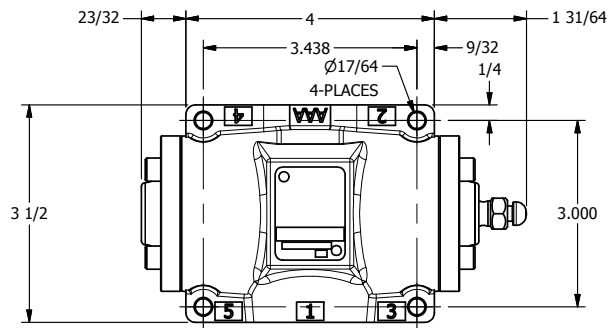

4

3

2

1

AAA
PRODUCTS
INTERNATIONAL

**AAA PRODUCTS
INTERNATIONAL**
7114 Harry Hines Blvd
Dallas, TX 75235

TITLE: 1/2" SIDE PORT, DIFF PILOT, 2 POS,
SPRING RTRN

DRAWING NO.:
DIM_DO4