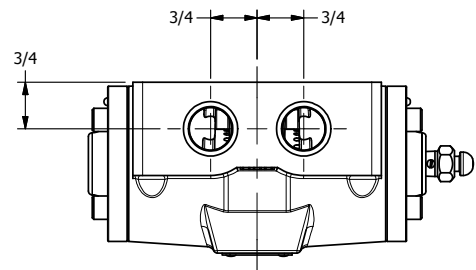

4

3

2

1

AAA
PRODUCTS
INTERNATIONAL

**AAA PRODUCTS
INTERNATIONAL**
7114 Harry Hines Blvd
Dallas, TX 75235

TITLE: 1/2" SIDE PORT, DIFF PILOT, 2 POS,
SPRING RTRN

DRAWING NO.:
DIM_DO4