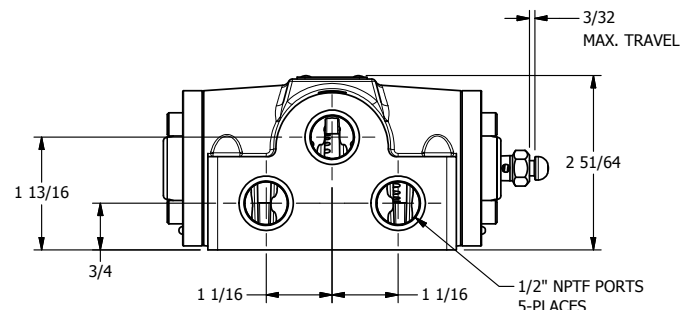

4

3

2

1

AAA
PRODUCTS
INTERNATIONAL

**AAA PRODUCTS
INTERNATIONAL**
7114 Harry Hines Blvd
Dallas, TX 75235

TITLE: 1/2" SIDE PORT, DIFF PILOT, 2 POS,
SPRING RTRN

DRAWING NO.:
DIM_DO4