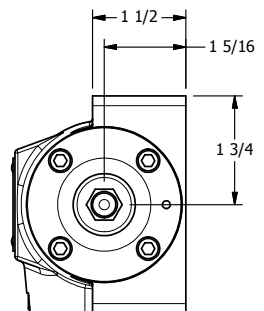

4

3

2

1

AAA
PRODUCTS
INTERNATIONAL

**AAA PRODUCTS
INTERNATIONAL**
7114 Harry Hines Blvd
Dallas, TX 75235

TITLE: 1/2" SIDE PORT, DIFF PILOT, 2 POS,
SPRING RTRN

DRAWING NO.:
DIM_DO4