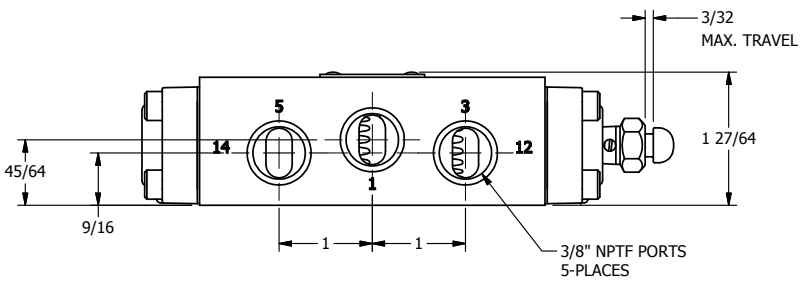

4

3

2

1

AAA
PRODUCTS
INTERNATIONAL

**AAA PRODUCTS
INTERNATIONAL**
7114 Harry Hines Blvd
Dallas, TX 75235

TITLE:
**3/8" SIDE PORT, DIFF PILOT, 2 POS,
SPRING RTRN**

DRAWING NO.:
DIM_DO3