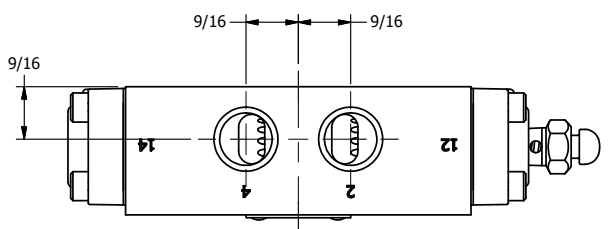

4

3

2

1

AAA
PRODUCTS
INTERNATIONAL

**AAA PRODUCTS
INTERNATIONAL**
7114 Harry Hines Blvd
Dallas, TX 75235

TITLE:
**3/8" SIDE PORT, DIFF PILOT, 2 POS,
SPRING RTRN**

DRAWING NO.:
DIM_DO3