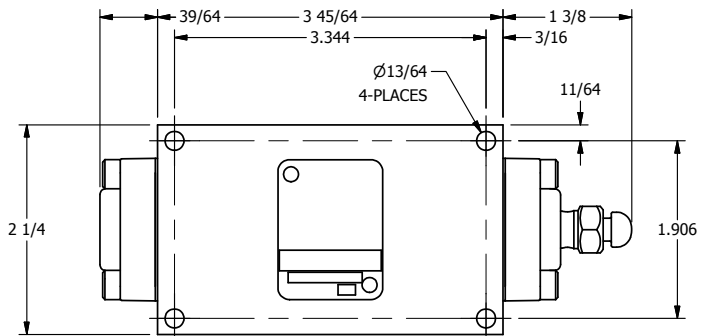

4

3

2

1

AAA
PRODUCTS
INTERNATIONAL

**AAA PRODUCTS
INTERNATIONAL**
7114 Harry Hines Blvd
Dallas, TX 75235

TITLE:
**3/8" SIDE PORT, DIFF PILOT, 2 POS,
SPRING RTRN**

DRAWING NO.:
DIM_DO3