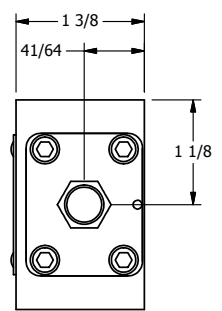

4

3

2

1

AAA
PRODUCTS
INTERNATIONAL

**AAA PRODUCTS
INTERNATIONAL**
7114 Harry Hines Blvd
Dallas, TX 75235

TITLE:
**3/8" SIDE PORT, DIFF PILOT, 2 POS,
SPRING RTRN**

DRAWING NO.:
DIM_DO3